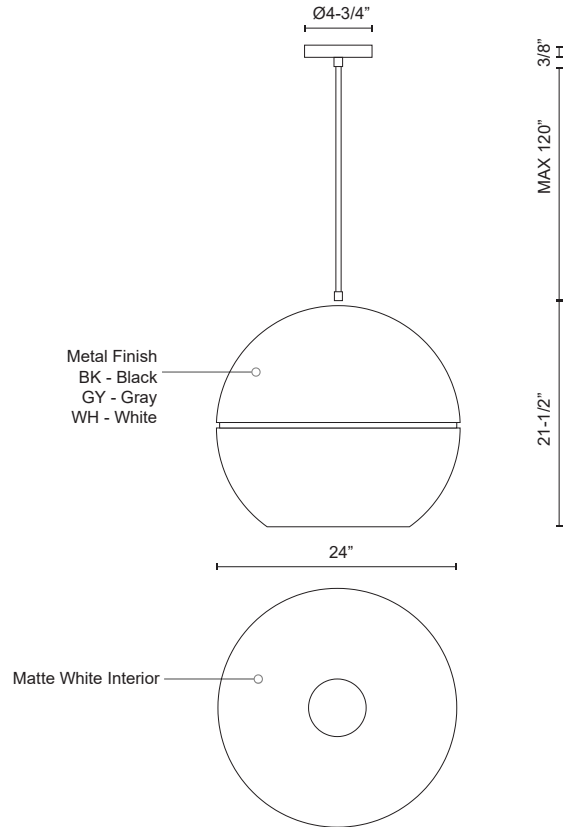

**LUCAS
494024
PENDANTS**

PROJECT

DESCRIPTION

Single-lamp pendant with split spherical aluminum shade showcasing powder-coated finishes against a matte white interior. Exterior shade colors are gray, white or black. Suspended by cloth cable. Available in two sizes.

494024-GY
Gray

494024-BK
Black

494024-WH
White

SPECIFICATION DETAILS

* For custom options, consult factory for details.

Fixture Dimensions	D24" x H21-1/2"
Lamp Type	Incandescent, Medium Base
Wattage	1 x 60W
Voltage	120V
Shade Details	Spun Aluminum Shade
Adjustable	Yes
Wire Length	120" Max
Wire Type	Color Matching SJT Cord
Location	Dry
Bulbs Included	No
Warranty	5 Years
Canopy Dimensions	D4-3/4" x H3/8"