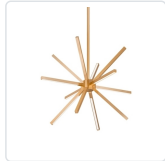

**SIRIUS MINOR**  
**CH14220**  
 CHANDELIERS

PROJECT

**DESCRIPTION**

A plethora of thin linear lights converge at numerous angles into a central cluster. Simultaneously rectilinear and decorative the reduced scale from the initial Sirius provides an ideal accent to be used in multiples or as focal point. The fine diminutive components and airy structure merge in a lightweight elegant aesthetic.

CH14220-BK  
Black

CH14220-BN  
Brushed Nickel

CH14220-GD  
Gold

CH14220-WH  
White

**SPECIFICATION DETAILS**

\* For custom options, consult factory for details.

<b>Fixture Dimensions</b>	L20-1/4" x W20-1/4" x H15"
<b>Light Source</b>	LED with DC Driver
<b>Wattage</b>	48W
<b>Total Lumens</b>	4080lm
<b>Delivered Lumens</b>	BK-1294lm; BN-1670lm; GD-1534lm; WH-1840lm;
<b>Voltage</b>	120V
<b>Color Temperature</b>	3000K
<b>CRI (Ra)</b>	90CRI
<b>Optional Color Temps</b>	2700K - 5000K Available, Minimum Order Quantities Apply
<b>LED Rated Life</b>	50,000 hours
<b>Dimming</b>	100% - 10%, TRIAC or ELV Dimmer (Not Included)
<b>Diffuser Details</b>	White Acrylic Diffuser
<b>Adjustable</b>	Yes
<b>Rod Length</b>	46" Max (3x12" + 1x6" + 1x4")
<b>Ceiling Adaptor</b>	Yes, Up to 90 Degrees
<b>Location</b>	Dry
<b>Warranty</b>	5 Years
<b>Canopy Dimensions</b>	D4-3/4" x H7-1/2"