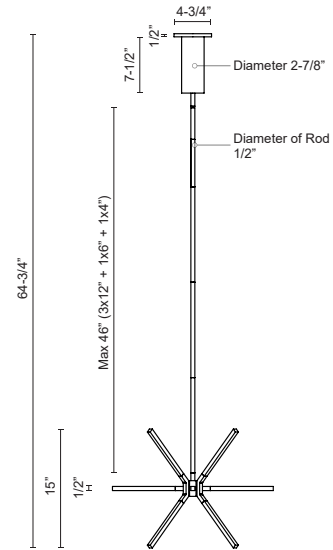

**SIRIUS MINOR**  
**CH14220**  
 CHANDELIERS

PROJECT

**DESCRIPTION**

A plethora of thin linear lights converge at numerous angles into a central cluster. Simultaneously rectilinear and decorative the reduced scale from the initial Sirius provides an ideal accent to be used in multiples or as focal point. The fine diminutive components and airy structure merge in a lightweight elegant aesthetic.

CH14220-BK  
Black

CH14220-BN  
Brushed Nickel

CH14220-GD  
Gold

CH14220-WH  
White

**SPECIFICATION DETAILS**

\* For custom options, consult factory for details.

<b>Fixture Dimensions</b>	L20-1/4" x W20-1/4" x H15"
<b>Light Source</b>	LED with DC Driver
<b>Wattage</b>	48W
<b>Total Lumens</b>	4080lm
<b>Delivered Lumens</b>	BK-1294lm; BN-1670lm; GD-1534lm; WH-1840lm;
<b>Voltage</b>	120V
<b>Color Temperature</b>	3000K
<b>CRI (Ra)</b>	90CRI
<b>Optional Color Temps</b>	2700K - 5000K Available, Minimum Order Quantities Apply
<b>LED Rated Life</b>	50,000 hours
<b>Dimming</b>	100% - 10%, TRIAC or ELV Dimmer (Not Included)
<b>Diffuser Details</b>	White Acrylic Diffuser
<b>Adjustable</b>	Yes
<b>Rod Length</b>	46" Max (3x12" + 1x6" + 1x4")
<b>Ceiling Adaptor</b>	Yes, Up to 90 Degrees
<b>Location</b>	Dry
<b>Warranty</b>	5 Years
<b>Canopy Dimensions</b>	D4-3/4" x H7-1/2"