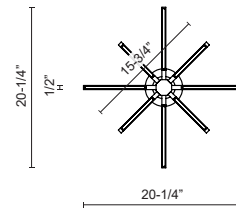

**SIRIUS MINOR**  
**CH14220**  
 CHANDELIERS

PROJECT

**DESCRIPTION**

A plethora of thin linear lights converge at numerous angles into a central cluster. Simultaneously rectilinear and decorative the reduced scale from the initial Sirius provides an ideal accent to be used in multiples or as focal point. The fine diminutive components and airy structure merge in a lightweight elegant aesthetic.

CH14220-BK  
Black

CH14220-BN  
Brushed Nickel

CH14220-GD  
Gold

CH14220-WH  
White

**SPECIFICATION DETAILS**

\* For custom options, consult factory for details.

<b>Fixture Dimensions</b>	L20-1/4" x W20-1/4" x H15"
<b>Light Source</b>	LED with DC Driver
<b>Wattage</b>	48W
<b>Total Lumens</b>	4080lm
<b>Delivered Lumens</b>	BK-1294lm; BN-1670lm; GD-1534lm; WH-1840lm;
<b>Voltage</b>	120V
<b>Color Temperature</b>	3000K
<b>CRI (Ra)</b>	90CRI
<b>Optional Color Temps</b>	2700K - 5000K Available, Minimum Order Quantities Apply
<b>LED Rated Life</b>	50,000 hours
<b>Dimming</b>	100% - 10%, TRIAC or ELV Dimmer (Not Included)
<b>Diffuser Details</b>	White Acrylic Diffuser
<b>Adjustable</b>	Yes
<b>Rod Length</b>	46" Max (3x12" + 1x6" + 1x4")
<b>Ceiling Adaptor</b>	Yes, Up to 90 Degrees
<b>Location</b>	Dry
<b>Warranty</b>	5 Years
<b>Canopy Dimensions</b>	D4-3/4" x H7-1/2"