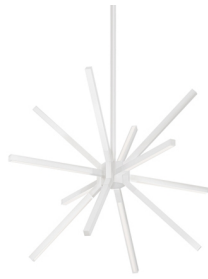

**SIRIUS MINOR**  
**CH14220**  
 CHANDELIERS

PROJECT

**DESCRIPTION**

A plethora of thin linear lights converge at numerous angles into a central cluster. Simultaneously rectilinear and decorative the reduced scale from the initial Sirius provides an ideal accent to be used in multiples or as focal point. The fine diminutive components and airy structure merge in a lightweight elegant aesthetic.

CH14220-BK  
Black

CH14220-BN  
Brushed Nickel

CH14220-GD  
Gold

CH14220-WH  
White

**SPECIFICATION DETAILS**

\* For custom options, consult factory for details.

<b>Fixture Dimensions</b>	L20-1/4" x W20-1/4" x H15"
<b>Light Source</b>	LED with DC Driver
<b>Wattage</b>	48W
<b>Total Lumens</b>	4080lm
<b>Delivered Lumens</b>	BK-1294lm; BN-1670lm; GD-1534lm; WH-1840lm;
<b>Voltage</b>	120V
<b>Color Temperature</b>	3000K
<b>CRI (Ra)</b>	90CRI
<b>Optional Color Temps</b>	2700K - 5000K Available, Minimum Order Quantities Apply
<b>LED Rated Life</b>	50,000 hours
<b>Dimming</b>	100% - 10%, TRIAC or ELV Dimmer (Not Included)
<b>Diffuser Details</b>	White Acrylic Diffuser
<b>Adjustable</b>	Yes
<b>Rod Length</b>	46" Max (3x12" + 1x6" + 1x4")
<b>Ceiling Adaptor</b>	Yes, Up to 90 Degrees
<b>Location</b>	Dry
<b>Warranty</b>	5 Years
<b>Canopy Dimensions</b>	D4-3/4" x H7-1/2"