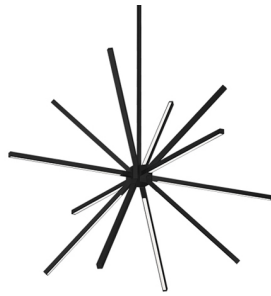

SIRIUS MINOR
CH14232
 CHANDELIERS

PROJECT

CH14232-BK
Black

CH14232-WH
White

CH14232-GD
Gold

CH14232-BN
Brushed Nickel

SPECIFICATION DETAILS

* For custom options, consult factory for details.

Fixture Dimensions	L32-1/4" x W32-1/4" x H23-3/8"
Light Source	LED with DC Driver
Wattage	58W
Total Lumens	4930lm
Delivered Lumens	BK-1420lm; BN-1834lm; GD-1686lm; WH-2014lm;
Voltage	120V
Color Temperature	3000K
CRI (Ra)	90CRI
Optional Color Temps	2700K - 5000K Available, Minimum Order Quantities Apply
LED Rated Life	50,000 hours
Dimming	100% - 10%, TRIAC or ELV Dimmer (Not Included)
Diffuser Details	White Acrylic Diffuser
Adjustable	Yes
Rod Length	46" Max (3x12" + 1x6" + 1x4")
Ceiling Adaptor	Yes, Up to 90 Degrees
Location	Dry
Warranty	5 Years
Canopy Dimensions	D4-3/4" x H9"

DESCRIPTION

A plethora of thin linear lights converge at numerous angles into a central cluster. Simultaneously rectilinear and decorative the reduced scale from the initial Sirius provides an ideal accent to be used in multiples or as focal point. The fine diminutive components and airy structure merge in a lightweight elegant aesthetic.