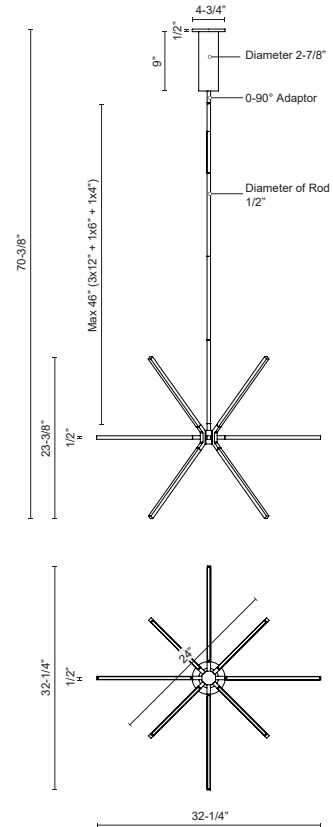

SIRIUS MINOR
CH14232
 CHANDELIERS

PROJECT

CH14232-BK
Black

CH14232-WH
White

CH14232-GD
Gold

CH14232-BN
Brushed Nickel

SPECIFICATION DETAILS

* For custom options, consult factory for details.

Fixture Dimensions	L32-1/4" x W32-1/4" x H23-3/8"
Light Source	LED with DC Driver
Wattage	58W
Total Lumens	4930lm
Delivered Lumens	BK-1420lm; BN-1834lm; GD-1686lm; WH-2014lm;
Voltage	120V
Color Temperature	3000K
CRI (Ra)	90CRI
Optional Color Temps	2700K - 5000K Available, Minimum Order Quantities Apply
LED Rated Life	50,000 hours
Dimming	100% - 10%, TRIAC or ELV Dimmer (Not Included)
Diffuser Details	White Acrylic Diffuser
Adjustable	Yes
Rod Length	46" Max (3x12" + 1x6" + 1x4")
Ceiling Adaptor	Yes, Up to 90 Degrees
Location	Dry
Warranty	5 Years
Canopy Dimensions	D4-3/4" x H9"

DESCRIPTION

A plethora of thin linear lights converge at numerous angles into a central cluster. Simultaneously rectilinear and decorative the reduced scale from the initial Sirius provides an ideal accent to be used in multiples or as focal point. The fine diminutive components and airy structure merge in a lightweight elegant aesthetic.