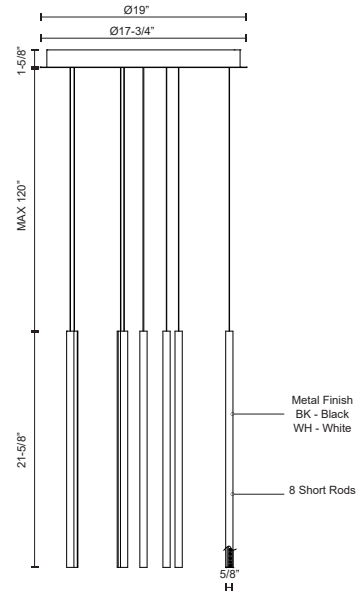

**CHUTE
MP14919
PENDANTS**

PROJECT

MP14919-BK
Black

MP14919-WH
White

SPECIFICATION DETAILS

* For custom options, consult factory for details.

Fixture Dimensions	D19" x H21-5/8"
Light Source	LED with DC Driver
Wattage	68W
Total Lumens	4875lm
Delivered Lumens	BK-3060lm; WH-3740lm;
Voltage	120V
Color Temperature	3000K
CRI (Ra)	90CRI
Optional Color Temps	2700K - 5000K Available, Minimum Order Quantities Apply
LED Rated Life	50,000 hours
Dimming	100% - 10%, TRIAC or ELV Dimmer (Not Included)
Diffuser Details	White Acrylic Diffuser
Adjustable	Yes
Wire Length	120" Max
Wire Type	Clear Coaxial Wire
Location	Dry
Warranty	5 Years
Canopy Dimensions	D19" x H1-5/8"

DESCRIPTION

Extruded circular aluminum vertical lamp rods. Flexible silicon rubber diffusers. Lightly textured powder-coat colors. Outward emitting light. Custom options available.

COMMENT

KUZCO

19054 28TH AVENUE
SURREY - BC V3Z 6M3
CANADA