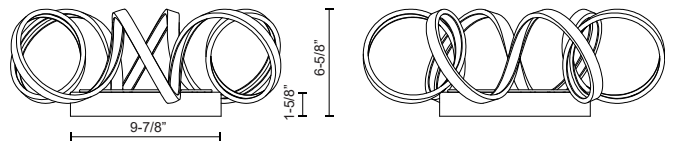

**SYNERGY
FM93820**
FLUSH MOUNT

PROJECT

DESCRIPTION

A looping radiant line casts light across space in a continuous helical path. The Synergy series is characterized by the rolled rectangular extrusion, which emits soft light through the silicon opal lens. Configured in both linear and ring arrangements, the arcing aluminum allows the curated finishes to be visible at every angle.

FM93820-AN
Antique Brass

FM93820-BK
Black

FM93820-AS
Antique Silver

SPECIFICATION DETAILS

* For custom options, consult factory for details.

Fixture Dimensions	D20" x H6-5/8"
Light Source	LED with DC Driver
Wattage	37W
Total Lumens	2720lm
Delivered Lumens	AN-1625lm; AS-1829lm; BK-1236lm;
Voltage	120V
Color Temperature	3000K
CRI (Ra)	90CRI
Optional Color Temps	2700K - 5000K Available, Minimum Order Quantities Apply
LED Rated Life	50,000 hours
Dimming	100% - 10%, TRIAC or ELV Dimmer (Not Included)
Diffuser Details	Frosted acrylic diffuser
Location	Dry
Warranty	5 Years
Mounting Style	All Orientation; Ceiling and Wall;
CEC Title 24 JA8	Yes, JA8-19
Energy Star Certified	Energy Star Compliant
Canopy Dimensions	D9-7/8" x H1-5/8"