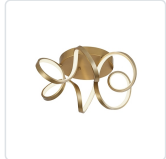

**SYNERGY
FM93820**
FLUSH MOUNT

PROJECT

DESCRIPTION

A looping radiant line casts light across space in a continuous helical path. The Synergy series is characterized by the rolled rectangular extrusion, which emits soft light through the silicon opal lens. Configured in both linear and ring arrangements, the arcing aluminum allows the curated finishes to be visible at every angle.

FM93820-AN
Antique Brass

FM93820-BK
Black

FM93820-AS
Antique Silver

SPECIFICATION DETAILS

* For custom options, consult factory for details.

Fixture Dimensions	D20" x H6-5/8"
Light Source	LED with DC Driver
Wattage	37W
Total Lumens	2720lm
Delivered Lumens	AN-1625lm; AS-1829lm; BK-1236lm;
Voltage	120V
Color Temperature	3000K
CRI (Ra)	90CRI
Optional Color Temps	2700K - 5000K Available, Minimum Order Quantities Apply
LED Rated Life	50,000 hours
Dimming	100% - 10%, TRIAC or ELV Dimmer (Not Included)
Diffuser Details	Frosted acrylic diffuser
Location	Dry
Warranty	5 Years
Mounting Style	All Orientation; Ceiling and Wall;
CEC Title 24 JA8	Yes, JA8-19
Energy Star Certified	Energy Star Compliant
Canopy Dimensions	D9-7/8" x H1-5/8"