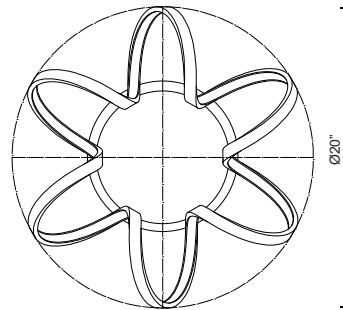

**SYNERGY
FM93820**
FLUSH MOUNT

PROJECT

DESCRIPTION

A looping radiant line casts light across space in a continuous helical path. The Synergy series is characterized by the rolled rectangular extrusion, which emits soft light through the silicon opal lens. Configured in both linear and ring arrangements, the arcing aluminum allows the curated finishes to be visible at every angle.

FM93820-AN
Antique Brass

FM93820-BK
Black

FM93820-AS
Antique Silver

SPECIFICATION DETAILS

* For custom options, consult factory for details.

Fixture Dimensions	D20" x H6-5/8"
Light Source	LED with DC Driver
Wattage	37W
Total Lumens	2720lm
Delivered Lumens	AN-1625lm; AS-1829lm; BK-1236lm;
Voltage	120V
Color Temperature	3000K
CRI (Ra)	90CRI
Optional Color Temps	2700K - 5000K Available, Minimum Order Quantities Apply
LED Rated Life	50,000 hours
Dimming	100% - 10%, TRIAC or ELV Dimmer (Not Included)
Diffuser Details	Frosted acrylic diffuser
Location	Dry
Warranty	5 Years
Mounting Style	All Orientation; Ceiling and Wall;
CEC Title 24 JA8	Yes, JA8-19
Energy Star Certified	Energy Star Compliant
Canopy Dimensions	D9-7/8" x H1-5/8"