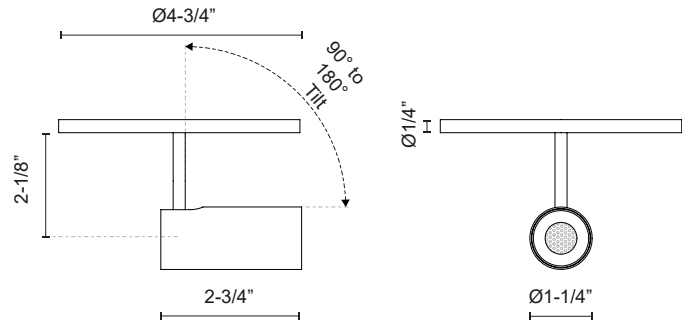

DOWNEY SF15101

SEMI FLUSH

PROJECT

SF15101-BK
Black

SF15101-WH
White

SPECIFICATION DETAILS

* For custom options, consult factory for details.

Fixture Dimensions	D4-3/8" x H4-1/4"
Light Source	LED with DC Driver
Wattage	8W
Total Lumens	510lm
Delivered Lumens	274lm
Voltage	120V
Color Temperature	3000K
CRI (Ra)	90CRI
Optional Color Temps	2700K - 5000K Available, Minimum Order Quantities Apply
LED Rated Life	50,000 hours
Dimming	100% - 10%, TRIAC or ELV Dimmer (Not Included)
Diffuser Details	Clear Acrylic TIR Lens
Location	Dry
Warranty	5 Years
Mounting Style	All Orientation; Ceiling and Wall;
CEC Title 24 JA8	Yes, JA8-19
Canopy Dimensions	D4-3/8" x H1/4"

DESCRIPTION

Recessed within the minute barrel of the quintessential adjustable lamp is a spot light assembly applied across the X line. By utilizing slim AC LED boards the canopy scale is reduced to a fundamental trim plate and minimizes the visual footprint of the functional fixtures. Available in two petite cylindrical sizes and a single or multi-light configuration.