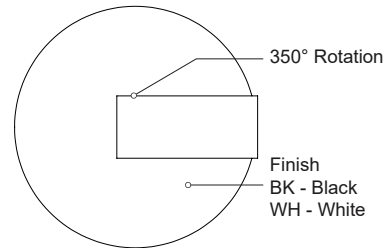

DOWNEY SF15101

SEMI FLUSH

PROJECT

SF15101-BK
Black

SF15101-WH
White

SPECIFICATION DETAILS

* For custom options, consult factory for details.

Fixture Dimensions	D4-3/8" x H4-1/4"
Light Source	LED with DC Driver
Wattage	8W
Total Lumens	510lm
Delivered Lumens	274lm
Voltage	120V
Color Temperature	3000K
CRI (Ra)	90CRI
Optional Color Temps	2700K - 5000K Available, Minimum Order Quantities Apply
LED Rated Life	50,000 hours
Dimming	100% - 10%, TRIAC or ELV Dimmer (Not Included)
Diffuser Details	Clear Acrylic TIR Lens
Location	Dry
Warranty	5 Years
Mounting Style	All Orientation; Ceiling and Wall;
CEC Title 24 JA8	Yes, JA8-19
Canopy Dimensions	D4-3/8" x H1/4"

DESCRIPTION

Recessed within the minute barrel of the quintessential adjustable lamp is a spot light assembly applied across the X line. By utilizing slim AC LED boards the canopy scale is reduced to a fundamental trim plate and minimizes the visual footprint of the functional fixtures. Available in two petite cylindrical sizes and a single or multi-light configuration.