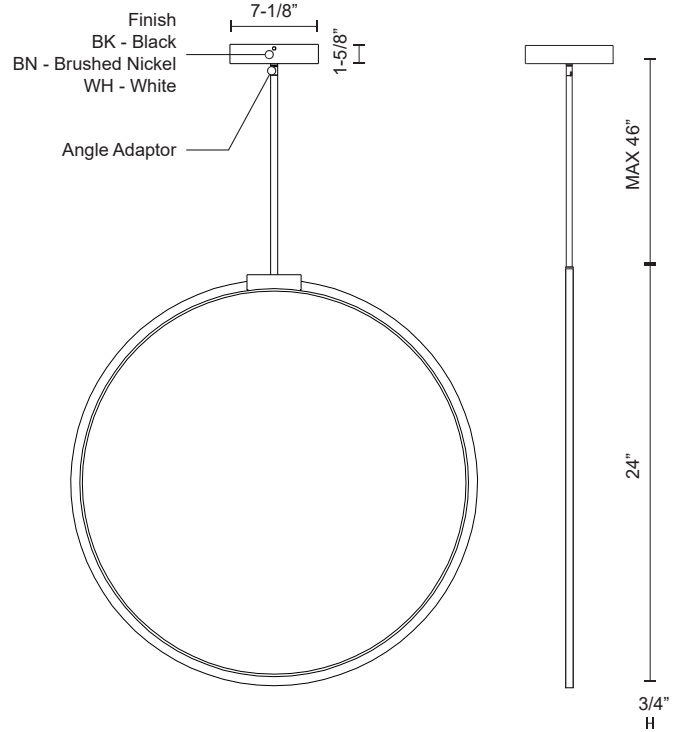

CIRQUE PD82524

PENDANTS

PROJECT

DESCRIPTION

Aluminum ring with circular ceiling mount. Circular profile. Flexible silicon-rubber diffuser. Metallic & matte powder-coated finishes. Up and down light.

PD82524-BN
Brushed Nickel

PD82524-BK
Black

PD82524-WH
White

SPECIFICATION DETAILS

* For custom options, consult factory for details.

Fixture Dimensions	L24" x W3/4" x H24"
Light Source	LED with DC Driver
Wattage	33W
Total Lumens	2800lm
Delivered Lumens	BK-1490lm; BN-1578lm; WH-1821lm;
Voltage	120V
Color Temperature	3000K
CRI (Ra)	90CRI
Optional Color Temps	2700K - 5000K Available, Minimum Order Quantities Apply
LED Rated Life	50,000 hours
Dimming	100% - 10%, TRIAC or ELV Dimmer (Not Included)
Adjustable	Yes
Rod Length	46" Max (3x12" + 1x6" + 1x4")
Ceiling Adaptor	Yes, Up to 90 Degrees
Location	Dry
Warranty	5 Years
CEC Title 24 JA8	Yes, JA8-19
Energy Star Certified	Energy Star Compliant
Canopy Dimensions	D7-1/8" x H1-5/8"