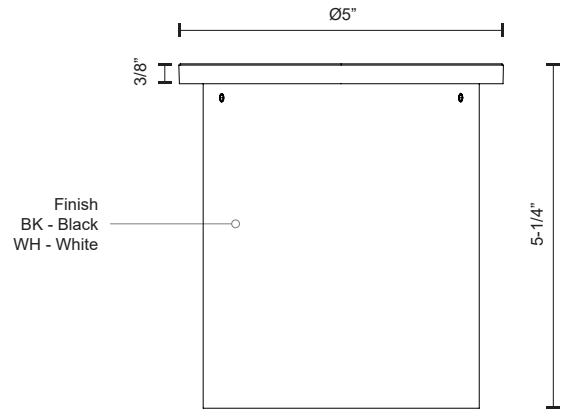

**LAMAR
EC19404**
CEILING

PROJECT

EC19404-BK
Black

EC19404-WH
White

SPECIFICATION DETAILS

* For custom options, consult factory for details.

Fixture Dimensions	D4 1/4" x H5 1/4"
Light Source	LED with DC Driver
Wattage	19W
Total Lumens	1785lm
Delivered Lumens	BK-1132lm; WH-1215lm;
Voltage	120V
Color Temperature	3000K
CRI (Ra)	90CRI
Optional Color Temps	2700K - 5000K Available, Minimum Order Quantities Apply
LED Rated Life	50,000 hours
Dimming	100% - 10%, TRIAC or ELV Dimmer (Not Included)
Diffuser Details	White PC Diffuser
Location	Wet
Warranty	5 Years
Canopy Dimensions	D5" x H3/8"

DESCRIPTION

Extruded aluminum cylinders with cast retaining rings and mounts. Exterior surface mount or pendant with Frosted PC Diffuser. Down light. Custom options available.

COMMENT

KUZCO

19054 28TH AVENUE
SURREY - BC V3Z 6M3
CANADA