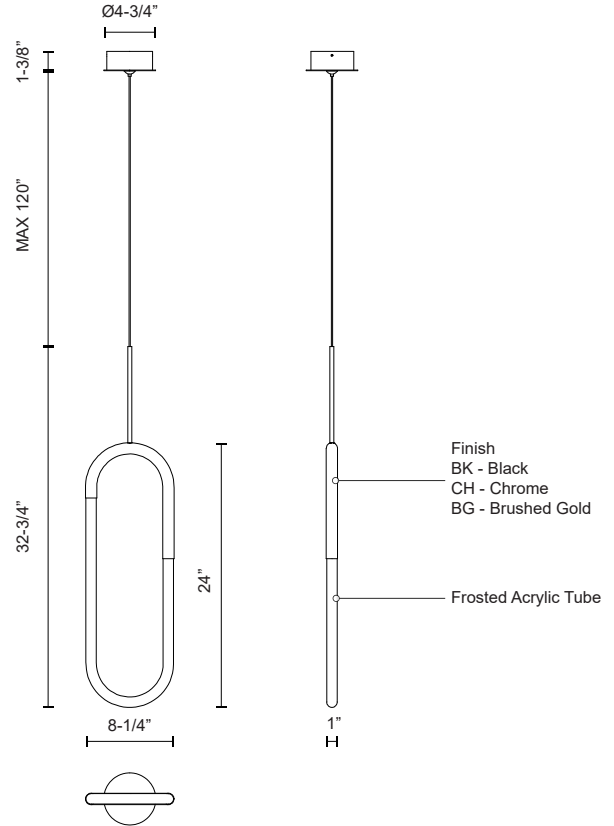

HURON PD95108

PENDANTS

PROJECT

PD95108-BG
Brushed Gold

PD95108-CH
Chrome

PD95108-BK
Black

SPECIFICATION DETAILS

* For custom options, consult factory for details.

Fixture Dimensions	L8-1/4" x W1" x H32-3/4"
Light Source	LED with DC Driver
Wattage	13W
Total Lumens	1100lm
Delivered Lumens	710lm
Voltage	120V
Color Temperature	3000K
CRI (Ra)	90CRI
Optional Color Temps	2700K - 5000K Available, Minimum Order Quantities Apply
LED Rated Life	50,000 hours
Dimming	100% - 10%, TRIAC or ELV Dimmer (Not Included)
Diffuser Details	Frosted acrylic diffuser
Adjustable	Yes
Wire Length	120" Max
Wire Type	Black Coaxial Wire
Location	Dry
Warranty	5 Years
CEC Title 24 JA8	Yes, JA8-19
Canopy Dimensions	D4-3/4" x H1-3/8"

DESCRIPTION

Extruded aluminum body, acrylic frosted tube, matte powder-coated or plated finish

KUZCO

19054 28TH AVENUE
SURREY - BC V3Z 6M3
CANADA

WWW.KUZCOLIGHTING.COM

COMMENT