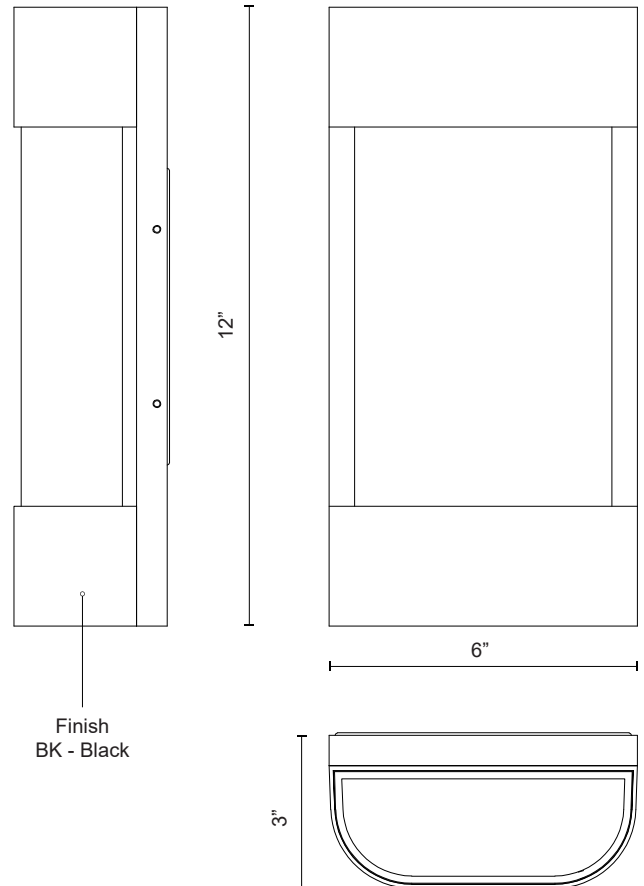

MOONDEW EW75712

WALL

PROJECT

SPECIFICATION DETAILS

Fixture Dimensions	W6" x H12" x E3"
Light Source	AC LED Module
Wattage	21W
Total Lumens	1600lm
Delivered Lumens	800lm*
Voltage	120V
Color Temperature	3000K
CRI (Ra)	90CRI
Optional Color Temps	2700K - 5000K Available, Minimum Order Quantities Apply
LED Rated Life	50,000 hours
Dimming	100% - 10%, ELV Dimmer (Not Included)
Glass Details	Clear Water Glass with Bubble
ADA Compliant	Yes
Location	Wet
Illumination Direction	Up/Down
Mounting Style	Wall Mount, Up or Down
Material	Aluminum + Glass
Paint Finish	BK02

* For custom options, consult factory for details.

* For warranty information, please visit www.kuzcolighting.com/warranty

DESCRIPTION

This surface mount exterior wall light combines hand-crafted glass and metal elements. Available in various lengths, this formed aluminum and art glass light glows internally to showcase the texture. While rated for exterior use, it will also look wonderful mounted on an indoor wall. Additional lights at the top and the bottom of the fixture further illuminate your space.

KUZCO

CANADA: 19054 28TH AVENUE - SURREY, BC V3Z 6M3
USA: 3035 E. LONE MOUNTAIN ROAD - LAS VEGAS, NV 89081

WWW.KUZCOLIGHTING.COM

© 2024 KUZCO LIGHTING. ALL RIGHTS RESERVED.

COMMENT