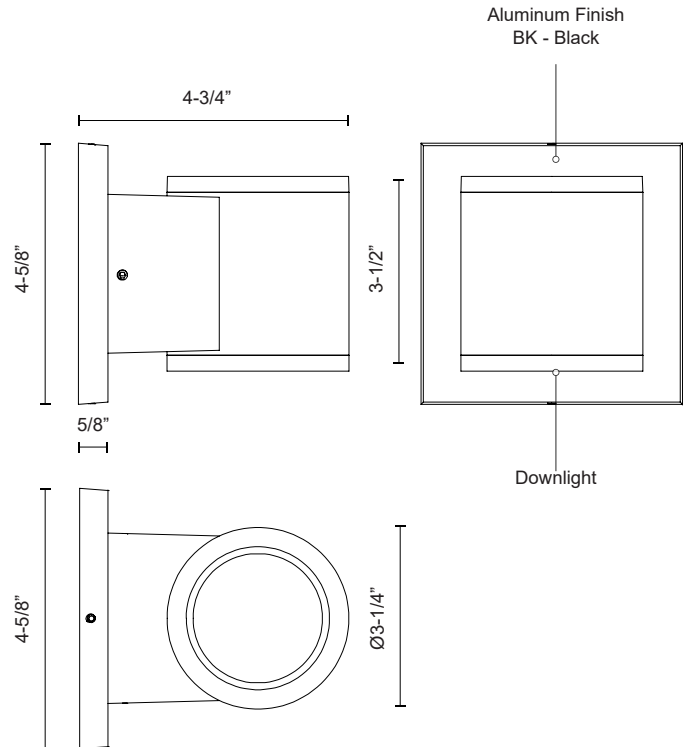

RUNYON
EW67204

WALL

PROJECT

DESCRIPTION

Architectural exterior wall sconce, die-cast aluminum cylindrical body with clear tempered glass and multi-faceted reflector to provide even illumination. Rated IP65.

SPECIFICATION DETAILS

* For custom options, consult factory for details.

Fixture Dimensions	W3-1/4" x H3-1/2" x E4-3/4"
Light Source	LED with DC Driver
Wattage	6W
Total Lumens	630lm
Delivered Lumens	BK-2011m
Voltage	120-277V
Color Temperature	3000K
CRI (Ra)	80CRI
Optional Color Temps	2700K - 5000K Available, Minimum Order Quantities Apply
LED Rated Life	50,000 hours
Dimming	Non-Dimming
Glass Details	Clear Glass
Location	Wet, IP65
Warranty	5 Years
Illumination Direction	Downlight
Mounting Style	All Orientation; Wall;
Canopy Dimensions	W4-5/8" x H4-5/8" x E5/8"
Finish Option(s)	Black