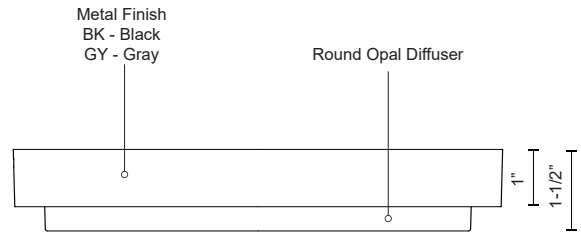

BAILEY EC44509

CEILING

PROJECT

DESCRIPTION

Circular cast aluminum body and frame. Lightly textured powder-coat finish. Round opal polymeric diffuser. Outward emitting light. Rated for exterior use. Custom options available.

Ø8-3/4"

SPECIFICATION DETAILS

* For custom options, consult factory for details.

Fixture Dimensions	D8-3/4" x H1-1/2"
Light Source	AC LED Module
Wattage	20W
Total Lumens	1600lm
Delivered Lumens	BK-1234lm; GY-1272lm;
Voltage	120V
Color Temperature	3000K
CRI (Ra)	90CRI
Optional Color Temps	2700K - 5000K Available, Minimum Order Quantities Apply
LED Rated Life	50,000 hours
Dimming	100% - 10%, ELV Dimmer (Not Included)
Diffuser Details	Frosted PC Diffuser
Location	Wet
Warranty	5 Years
Mounting Style	All Orientation; Ceiling and Wall;

KUZCO

19054 28TH AVENUE
SURREY - BC V3Z 6M3
CANADA

WWW.KUZCOLIGHTING.COM

COMMENT