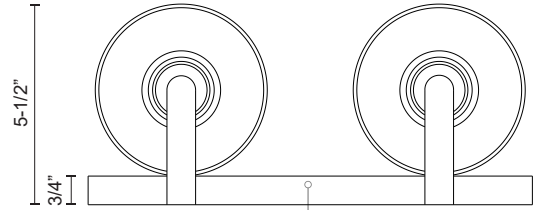

DESCRIPTION

Two lamp vanity with white opal cylinder glass with your choice of brushed nickel or chrome metal details.

70232BN
 Brushed Nickel

70232CH
 Chrome

SPECIFICATION DETAILS

* For custom options, consult factory for details.

Fixture Dimensions	W11-3/4" x H6" x E5-1/2"
Lamp Type	Incandescent, A19, Medium Base
Wattage	2 x 60W
Voltage	120V
Glass Details	Opal Glass
Location	Damp
Bulbs Included	No
Warranty	5 Years
Canopy Dimensions	W12-1/4" x H5-1/2" x E3/4"