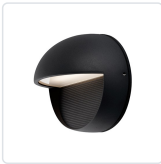

**BYRON  
EW3506**

WALL

PROJECT

EW3506-GY  
Gray

EW3506-BK  
Black

**DESCRIPTION**

Die-cast aluminum with powder-coated finish and glass diffuser.  
Available in Black and gray

Wet location listed  
round down light

Metal Finish  
BK - Black  
GY - Gray

**SPECIFICATION DETAILS**

\* For custom options, consult factory for details.

<b>Fixture Dimensions</b>	D6-1/4" x E3-3/4"
<b>Light Source</b>	AC LED Module
<b>Wattage</b>	5W
<b>Total Lumens</b>	400lm
<b>Delivered Lumens</b>	BK-127lm
<b>Voltage</b>	120V
<b>Color Temperature</b>	3000K
<b>CRI (Ra)</b>	90CRI
<b>Optional Color Temps</b>	2700K - 5000K Available, Minimum Order Quantities Apply
<b>LED Rated Life</b>	50,000 hours
<b>Dimming</b>	100% - 10%, ELV Dimmer (Not Included)
<b>Glass Details</b>	Frosted Glass
<b>ADA Compliant</b>	Yes
<b>Location</b>	Wet
<b>Compliance</b>	ADA
<b>Warranty</b>	5 Years