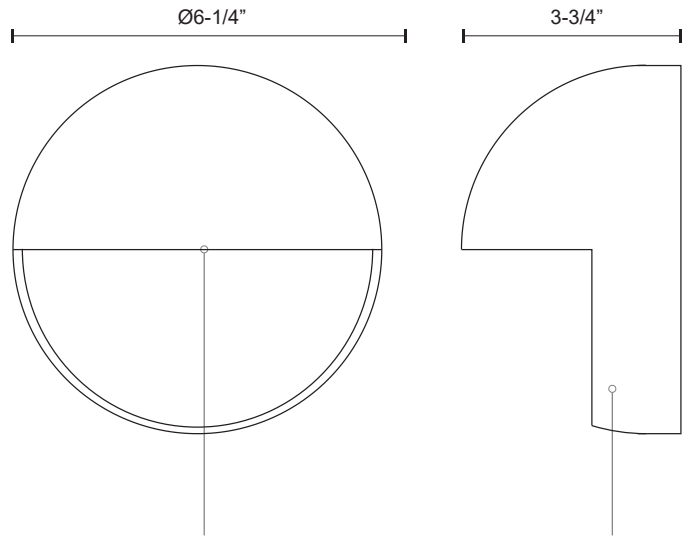

**BYRON  
EW3506**

WALL

PROJECT

EW3506-GY  
Gray

EW3506-BK  
Black

**DESCRIPTION**

Die-cast aluminum with powder-coated finish and glass diffuser.  
Available in Black and gray

Wet location listed  
round down light

Metal Finish  
BK - Black  
GY - Gray

**SPECIFICATION DETAILS**

\* For custom options, consult factory for details.

<b>Fixture Dimensions</b>	D6-1/4" x E3-3/4"
<b>Light Source</b>	AC LED Module
<b>Wattage</b>	5W
<b>Total Lumens</b>	400lm
<b>Delivered Lumens</b>	BK-127lm
<b>Voltage</b>	120V
<b>Color Temperature</b>	3000K
<b>CRI (Ra)</b>	90CRI
<b>Optional Color Temps</b>	2700K - 5000K Available, Minimum Order Quantities Apply
<b>LED Rated Life</b>	50,000 hours
<b>Dimming</b>	100% - 10%, ELV Dimmer (Not Included)
<b>Glass Details</b>	Frosted Glass
<b>ADA Compliant</b>	Yes
<b>Location</b>	Wet
<b>Compliance</b>	ADA
<b>Warranty</b>	5 Years