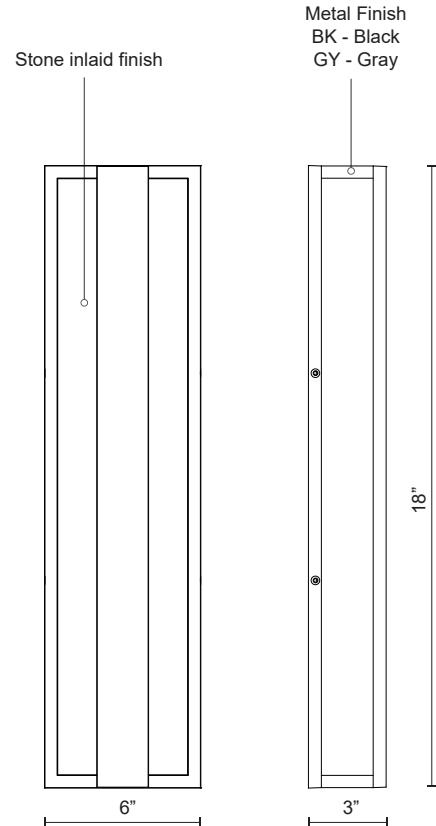

CASPIAN EW6818

WALL

PROJECT

EW6818-GY
Gray

EW6818-BK
Black

SPECIFICATION DETAILS

* For custom options, consult factory for details.

Fixture Dimensions	W6" x H18" x E3"
Light Source	AC LED Module
Wattage	15W
Total Lumens	1200lm
Delivered Lumens	BK-271lm; GY-296lm;
Voltage	120V
Color Temperature	3000K
CRI (Ra)	90CRI
Optional Color Temps	2700K - 5000K Available, Minimum Order Quantities Apply
LED Rated Life	50,000 hours
Dimming	100% - 10%, ELV Dimmer (Not Included)
Diffuser Details	Frosted PC Diffuser
ADA Compliant	Yes
Location	Wet
Compliance	ADA
Warranty	5 Years
Illumination Direction	Backlit
Mounting Style	All Orientation; Wall;

DESCRIPTION

Stone elements and metal join together, resulting in masculine elegance. This exterior wall light consists of a 18 inch long metal rectangle with a stone inlay that is flush against the mounting plane, then another slim metal rectangle is suspended just atop of it. LED glow flows from the concealed inner surface. Consider pairing with the larger of Caspian family – the EW6824. Caspian is suitable for exterior use. Chose from black or gray metal finishes.