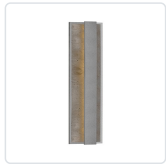

CASPIAN EW6824

WALL

PROJECT

EW6824-GY
Gray

EW6824-BK
Black

SPECIFICATION DETAILS

* For custom options, consult factory for details.

Fixture Dimensions	W6" x H24" x E3"
Light Source	AC LED Module
Wattage	30W
Total Lumens	2400lm
Delivered Lumens	BK-494lm; GY-539lm;
Voltage	120V
Color Temperature	3000K
CRI (Ra)	90CRI
Optional Color Temps	2700K - 5000K Available, Minimum Order Quantities Apply
LED Rated Life	50,000 hours
Dimming	100% - 10%, ELV Dimmer (Not Included)
Diffuser Details	Frosted PC Diffuser
ADA Compliant	Yes
Location	Wet
Compliance	ADA
Warranty	5 Years
Illumination Direction	Backlit
Mounting Style	All Orientation; Wall;

DESCRIPTION

Stone elements and metal join together, resulting in masculine elegance. This exterior wall light consists of a 24 inch long metal rectangle with a stone inlay that is flush against the mounting plane, then another slim metal rectangle is suspended just atop of it. LED glow flows from the concealed inner surface. Caspian is suitable for exterior use. Chose from black or gray metal finishes.