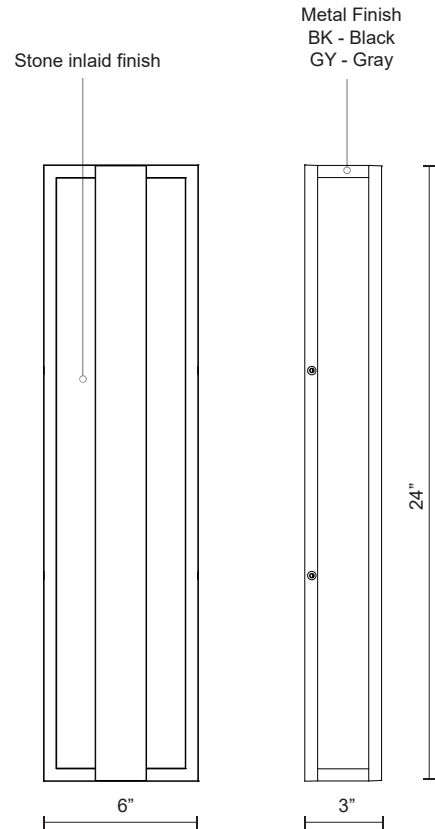

CASPIAN EW6824

WALL

PROJECT

EW6824-GY
Gray

EW6824-BK
Black

SPECIFICATION DETAILS

* For custom options, consult factory for details.

Fixture Dimensions	W6" x H24" x E3"
Light Source	AC LED Module
Wattage	30W
Total Lumens	2400lm
Delivered Lumens	BK-494lm; GY-539lm;
Voltage	120V
Color Temperature	3000K
CRI (Ra)	90CRI
Optional Color Temps	2700K - 5000K Available, Minimum Order Quantities Apply
LED Rated Life	50,000 hours
Dimming	100% - 10%, ELV Dimmer (Not Included)
Diffuser Details	Frosted PC Diffuser
ADA Compliant	Yes
Location	Wet
Compliance	ADA
Warranty	5 Years
Illumination Direction	Backlit
Mounting Style	All Orientation; Wall;

DESCRIPTION

Stone elements and metal join together, resulting in masculine elegance. This exterior wall light consists of a 24 inch long metal rectangle with a stone inlay that is flush against the mounting plane, then another slim metal rectangle is suspended just atop of it. LED glow flows from the concealed inner surface. Caspian is suitable for exterior use. Chose from black or gray metal finishes.