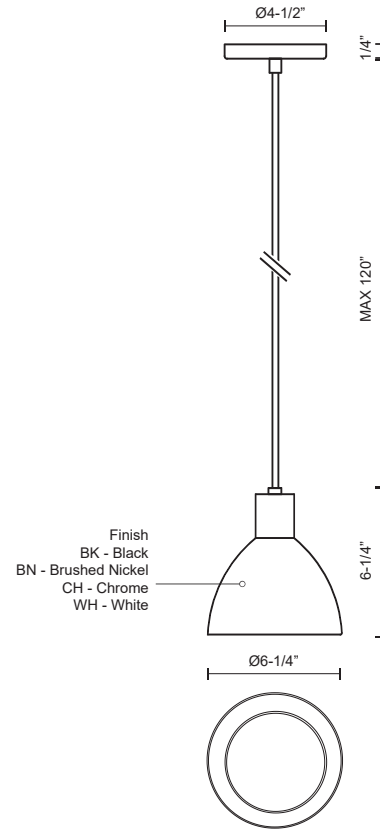

CHROMA
PD1706
PENDANTS

PROJECT

DESCRIPTION

Combining new LED lighting technology and a classic silhouette, the Chroma pendants thrive in both contemporary and transitional interiors. Handsome cloth covered cable suspends the dome shade and provides a chic contrast to the plated finishes. Various monochromatic options abound for the fixture exterior while the interior remains white for reflectance.

PD1706-BK
Black

PD1706-BN
Brushed Nickel

PD1706-CH
Chrome

PD1706-WH
White

SPECIFICATION DETAILS

* For custom options, consult factory for details.

Fixture Dimensions	D6-1/4" x H6-1/4"
Light Source	AC LED Module
Wattage	8W
Total Lumens	600lm
Delivered Lumens	338lm
Voltage	120V
Color Temperature	3000K
CRI (Ra)	90CRI
Optional Color Temps	2700K - 5000K Available, Minimum Order Quantities Apply
LED Rated Life	50,000 hours
Dimming	100% - 10%, ELV Dimmer (Not Included)
Diffuser Details	White Acrylic Diffuser
Shade Details	Heavy Spun Steel Shade
Adjustable	Yes
Wire Length	120" Max
Wire Type	Color Matching SVT Cord
Location	Dry
Warranty	5 Years
Canopy Dimensions	D4-1/2" x H1/4"