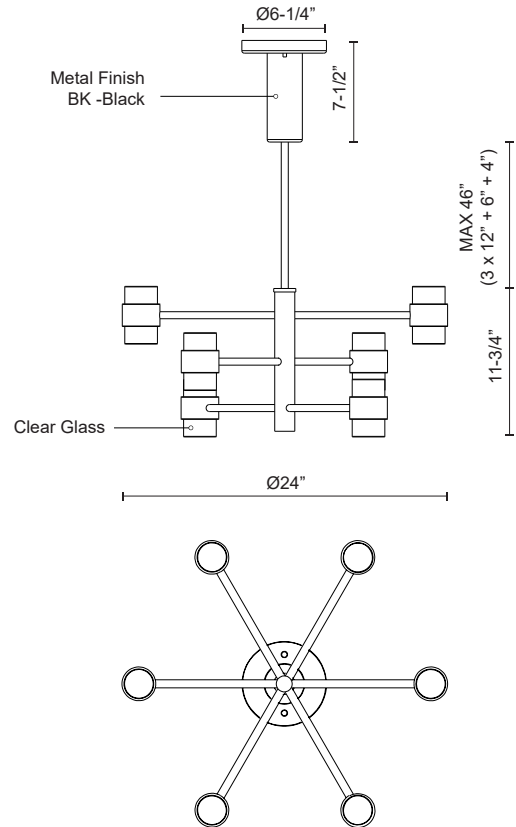

COPENHAGEN EP48224-BK

PENDANTS

PROJECT

DESCRIPTION

The Copenhagen balances a clean, simple geometry with highly detailed glass for a sophisticated outdoor product line. The stark yet refined finish of the black structure contrasts with the translucent glass to augment its effect. Available in both wall-mounted and chandelier configurations, the complete offering is both elegant and versatile.

SPECIFICATION DETAILS

* For custom options, consult factory for details.

Fixture Dimensions	D24" x H11-3/4"
Light Source	LED with DC Driver
Wattage	38W
Total Lumens	3500lm
Delivered Lumens	BK-2070lm*
Voltage	120V
Color Temperature	3000K
CRI (Ra)	90CRI
Optional Color Temps	2700K - 5000K Available, Minimum Order Quantities Apply
LED Rated Life	50,000 hours
Dimming	100% - 10%, TRIAC or ELV Dimmer (Not Included)
Glass Details	Clear Molded Glass
Adjustable	Yes
Rod Length	46" Max (3x12" + 1x6" + 1x4")
Ceiling Adaptor	No
Location	Wet
Warranty	5 Years
Illumination Direction	Up and Down
Canopy Dimensions	D6-1/4" x H7-1/2"
Finish Option(s)	Black