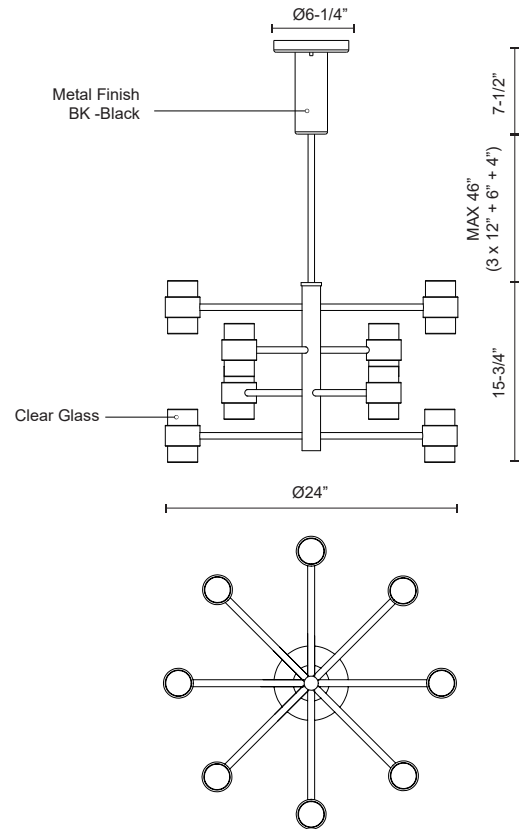

COPENHAGEN EP48232-BK

PENDANTS

PROJECT

DESCRIPTION

The Copenhagen balances a clean, simple geometry with highly detailed glass for a sophisticated outdoor product line. The stark yet refined finish of the black structure contrasts with the translucent glass to augment its effect. Available in both wall-mounted and chandelier configurations, the complete offering is both elegant and versatile

SPECIFICATION DETAILS

* For custom options, consult factory for details.

Fixture Dimensions	D24" x H15-3/4"
Light Source	LED with DC Driver
Wattage	50W
Total Lumens	4700lm
Delivered Lumens	BK-2780lm*
Voltage	120V
Color Temperature	3000K
CRI (Ra)	90CRI
Optional Color Temps	2700K - 5000K Available, Minimum Order Quantities Apply
LED Rated Life	50,000 hours
Dimming	100% - 10%, TRIAC or ELV Dimmer (Not Included)
Glass Details	Clear Molded Glass
Adjustable	Yes
Rod Length	46" Max (3x12" + 1x6" + 1x4")
Ceiling Adaptor	Yes, Up to 32 Degrees
Location	Wet
Warranty	5 Years
Illumination Direction	Up and Down
Canopy Dimensions	D6-1/4" x H7-1/2"
Finish Option(s)	Black