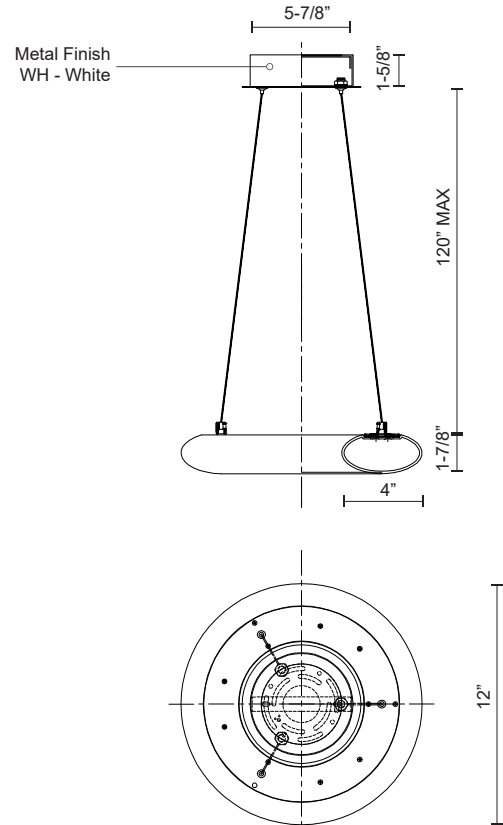

CUMULUS PD80712

PENDANTS

PROJECT

DESCRIPTION

A radiant torus of bright, even illumination. Available in a variety of sizes and as either a pendant or flush mount, these halos of light adapt to any setting. Eternal and substantial.

SPECIFICATION DETAILS

* For custom options, consult factory for details.

Fixture Dimensions	D12" x H1-7/8"
Light Source	LED with DC Driver
Wattage	20W
Total Lumens	2000lm
Delivered Lumens	WH-1200lm
Voltage	120V
Color Temperature	3000K
CRI (Ra)	90CRI
Optional Color Temps	2700K - 5000K Available, Minimum Order Quantities Apply
LED Rated Life	50,000 hours
Dimming	100% - 10%, TRIAC or ELV Dimmer (Not Included)
Diffuser Details	White Acrylic Diffuser
Adjustable	Yes
Wire Length	120" Max
Wire Type	Clear Coaxial Wire
Location	Dry
Warranty	5 Years
Canopy Dimensions	D5-7/8" x H1-5/8"
Finish Option(s)	White