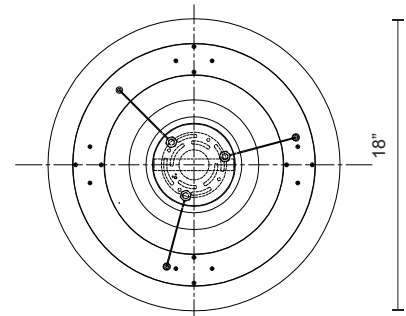

CUMULUS PD80718

PENDANTS

PROJECT

DESCRIPTION

A radiant torus of bright, even illumination. Available in a variety of sizes and as either a pendant or flush mount, these halos of light adapt to any setting. Eternal and substantial.

SPECIFICATION DETAILS

* For custom options, consult factory for details.

Fixture Dimensions	D18" x H2-3/8"
Light Source	LED with DC Driver
Wattage	25W
Total Lumens	2500lm
Delivered Lumens	WH-1800lm
Voltage	120V
Color Temperature	3000K
CRI (Ra)	90CRI
Optional Color Temps	2700K - 5000K Available, Minimum Order Quantities Apply
LED Rated Life	50,000 hours
Dimming	100% - 10%, TRIAC or ELV Dimmer (Not Included)
Diffuser Details	White Acrylic Diffuser
Adjustable	Yes
Wire Length	120" Max
Wire Type	Clear Coaxial Wire
Location	Dry
Warranty	5 Years
CEC Title 24 JA8	Yes, JA8-19
Canopy Dimensions	D5-7/8" x H1-5/8"
Finish Option(s)	White