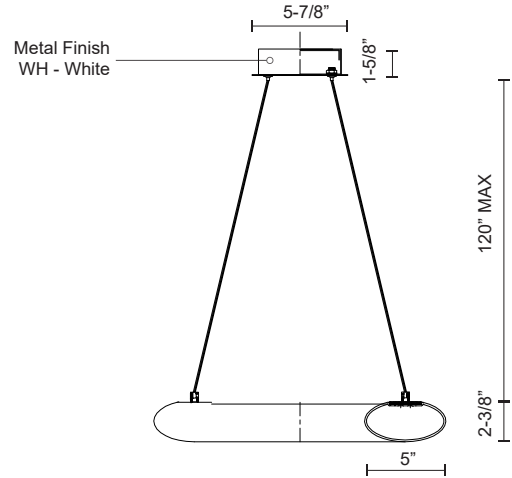

CUMULUS PD80718

PENDANTS

PROJECT

DESCRIPTION

A radiant torus of bright, even illumination. Available in a variety of sizes and as either a pendant or flush mount, these halos of light adapt to any setting. Eternal and substantial.

SPECIFICATION DETAILS

* For custom options, consult factory for details.

Fixture Dimensions	D18" x H2-3/8"
Light Source	LED with DC Driver
Wattage	25W
Total Lumens	2500lm
Delivered Lumens	WH-1800lm
Voltage	120V
Color Temperature	3000K
CRI (Ra)	90CRI
Optional Color Temps	2700K - 5000K Available, Minimum Order Quantities Apply
LED Rated Life	50,000 hours
Dimming	100% - 10%, TRIAC or ELV Dimmer (Not Included)
Diffuser Details	White Acrylic Diffuser
Adjustable	Yes
Wire Length	120" Max
Wire Type	Clear Coaxial Wire
Location	Dry
Warranty	5 Years
CEC Title 24 JA8	Yes, JA8-19
Canopy Dimensions	D5-7/8" x H1-5/8"
Finish Option(s)	White