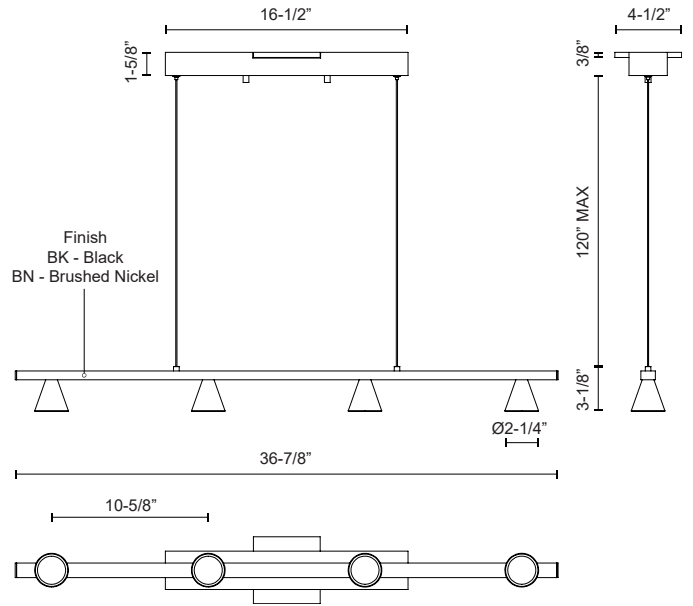

DUNE
LP19937
PENDANTS

PROJECT

DESCRIPTION

Multiple aluminum cones are connected inline and direct light downwards from the geometric linear pendant. The Dune series utilizes classic minimalist lamp shapes yet in reduced scale to elegant effect. The LED spot sources are focused by diminutive reflectors housed within the exquisitely turned shades. Available in multiple configurations and finishes.

SPECIFICATION DETAILS

* For custom options, consult factory for details.

Fixture Dimensions	L36-7/8" x W2-1/4" x H3-1/8"
Light Source	LED with DC Driver
Wattage	20W
Total Lumens	1700lm
Delivered Lumens	1000lm*
Voltage	120V
Color Temperature	3000K
CRI (Ra)	90CRI
Optional Color Temps	2700K - 5000K Available, Minimum Order Quantities Apply
LED Rated Life	50,000 hours
Dimming	100% - 10%, TRIAC or ELV Dimmer (Not Included)
Diffuser Details	Parabolic Metalized PC Reflector + Clear Lens
Shade Details	Machined Aluminum Shade
Adjustable	Yes
Wire Length	120" Max
Wire Type	Color Matching Coaxial Wire
Minimum Hang Height	6"
Location	Dry
Warranty	5 Years
CEC Title 24 JA8	Yes, JA8-19
Canopy Dimensions	L16-1/2" x W4-1/2" x H1-5/8"