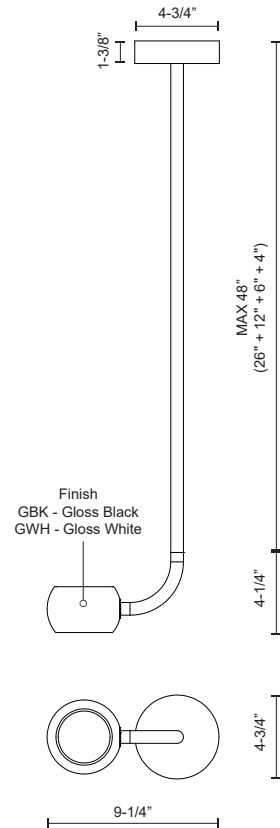

FLUX
PD46604
PENDANTS

PROJECT

DESCRIPTION

Combining a truncated spherical aesthetic with modern adjustability features the Flux collection is ideal for the sophisticated interior setting. A flat recessed glass diffuser, partially frosted in its center, is showcased within the precise cast aluminum drum, providing an ambient wash where directed. The illuminated ring serves dual functions as a finder light and indicative perimeter for the touch actuated dimmer. Magnetic connectors allow for an unrestricted range of rotation and ease of assembly. Available in a range of configurations.

PD46604-GBK
Gloss Black

PD46604-GWH
Gloss White

SPECIFICATION DETAILS

* For custom options, consult factory for details.

Fixture Dimensions	L9-1/4" x W4-3/4" x H4-1/4"
Light Source	LED with DC Driver
Wattage	10W
Total Lumens	800lm
Delivered Lumens	GBK-210lm; GWH-371lm;
Voltage	120V
Color Temperature	3000K
CRI (Ra)	90CRI
Optional Color Temps	2700K - 5000K Available, Minimum Order Quantities Apply
LED Rated Life	50,000 hours
Dimming	100% - 10%, Touch dimmer
Diffuser Details	Acrylic diffuser
Adjustable	Yes
Rod Length	48" Max (26" + 12" + 6" + 4")
Ceiling Adaptor	Yes
Location	Dry
Warranty	5 Years
Canopy Dimensions	D4-3/4" x H1-3/8"