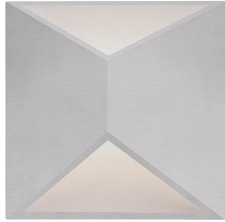

## DESCRIPTION

Stunning minimalist aluminum housing wall sconce available in brushed nickel, espresso and white finishes. Square shaped with triangular opening omitting light up and down. Equipped with our powerful 120V AC LED technology