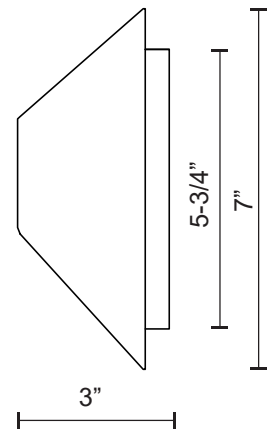

SPECIFICATION DETAILS

* For custom options, consult factory for details.

Fixture Dimensions	W7" x H7" x E3"
Light Source	AC LED Module
Wattage	6W
Total Lumens	505lm
Delivered Lumens	WH-219lm
Voltage	120V
Color Temperature	3000K
CRI (Ra)	90CRI
Optional Color Temps	2700K - 5000K Available, Minimum Order Quantities Apply
LED Rated Life	50,000 hours
Dimming	100% - 10%, ELV Dimmer (Not Included)
Diffuser Details	Acrylic diffuser
ADA Compliant	Yes
Location	Wet
Compliance	ADA
Warranty	5 Years
Illumination Direction	Up and Down
Mounting Style	All Orientation; Wall;

Finish
BN - Brushed Nickel
ES - Espresso
WH - White