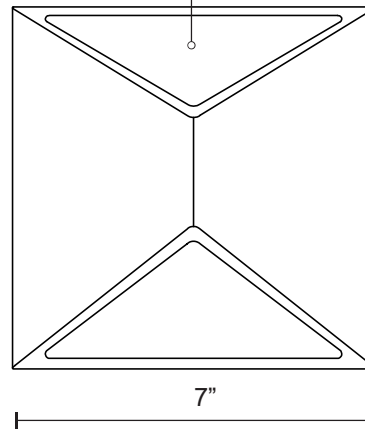

INDIO EW60307

WALL

PROJECT

DESCRIPTION

Stunning minimalist aluminum housing wall sconce available in brushed nickel, espresso and white finishes. Square shaped with triangular opening omitting light up and down. Equipped with our powerful 120V AC LED technology

SPECIFICATION DETAILS

* For custom options, consult factory for details.

Fixture Dimensions	W7" x H7" x E3"
Light Source	AC LED Module
Wattage	6W
Total Lumens	505lm
Delivered Lumens	WH-219lm
Voltage	120V
Color Temperature	3000K
CRI (Ra)	90CRI
Optional Color Temps	2700K - 5000K Available, Minimum Order Quantities Apply
LED Rated Life	50,000 hours
Dimming	100% - 10%, ELV Dimmer (Not Included)
Diffuser Details	Acrylic diffuser
ADA Compliant	Yes
Location	Wet
Compliance	ADA
Warranty	5 Years
Illumination Direction	Up and Down
Mounting Style	All Orientation; Wall;

Finish
BN - Brushed Nickel
ES - Espresso
WH - White

KUZCO

19054 28TH AVENUE
SURREY - BC V3Z 6M3
CANADA

WWW.KUZCOLIGHTING.COM

COMMENT