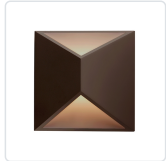

## DESCRIPTION

Stunning minimalist aluminum housing wall sconce available in brushed nickel, espresso and white finishes. Square shaped with triangular opening omitting light up and down. Equipped with our powerful 120V AC LED technology