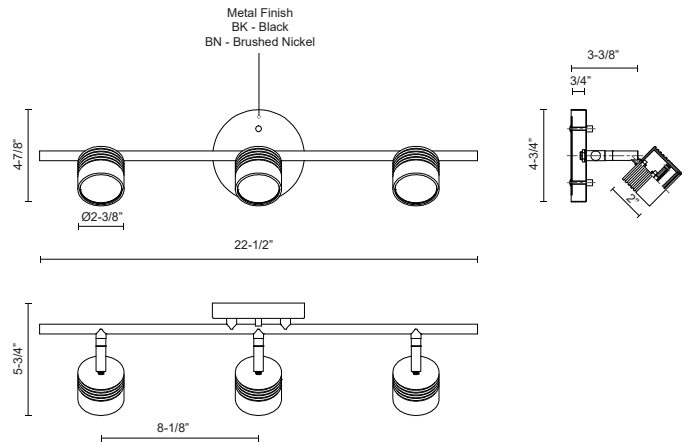

**LYRA**  
**TR10022**  
TRACK

PROJECT

**DESCRIPTION**

Modern LED fixed track fixture with three die cast aluminum heads and frosted glass diffusers. Each head rotates horizontally 360 degrees and pivots vertically 90 degrees allowing the lights to be directed to any desired angle. Metal finishes available in fine brushed nickel or enriched deep bronze and is equipped with our powerful 120V AC LED technology, Available in single, two and four head fixtures see series for full details.

TR10022-BN  
Brushed Nickel

TR10022-BK  
Black

**SPECIFICATION DETAILS**

\* For custom options, consult factory for details.

<b>Fixture Dimensions</b>	L22-1/2" x W4-7/8" x H5-3/4"
<b>Light Source</b>	AC LED Module
<b>Wattage</b>	15W
<b>Total Lumens</b>	1200lm
<b>Delivered Lumens</b>	BN-900lm
<b>Voltage</b>	120V
<b>Color Temperature</b>	3000K
<b>CRI (Ra)</b>	90CRI
<b>Optional Color Temps</b>	2700K - 5000K Available, Minimum Order Quantities Apply
<b>LED Rated Life</b>	50,000 hours
<b>Dimming</b>	100% - 10%, ELV Dimmer (Not Included)
<b>Glass Details</b>	Frosted Glass
<b>Location</b>	Dry
<b>Warranty</b>	5 Years
<b>Mounting Style</b>	All Orientation; Ceiling and Wall;
<b>Canopy Dimensions</b>	D4-3/4" x H3/4"