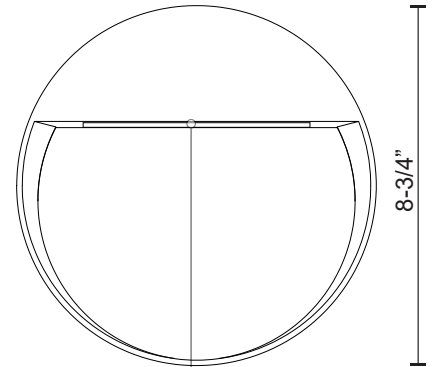

MESA
EW71209

WALL

PROJECT

SPECIFICATION DETAILS

* For custom options, consult factory for details.

Fixture Dimensions	D8-3/4" x E1"
Light Source	AC LED Module
Wattage	23W
Total Lumens	1600lm
Delivered Lumens	BK-277lm; GY-346lm;
Voltage	120V
Color Temperature	3000K
CRI (Ra)	90CRI
Optional Color Temps	2700K - 5000K Available, Minimum Order Quantities Apply
LED Rated Life	50,000 hours
Dimming	100% - 10%, ELV Dimmer (Not Included)
Glass Details	Frosted Glass
ADA Compliant	Yes
Location	Wet
Compliance	ADA
Warranty	5 Years

DESCRIPTION

This family of exterior wall-mounted fixtures is available in a variety of geometric forms: circle, square, and two different rectilinear configurations. Light is directed downward from a recess, and the incline allows the glow to radiate gradually. Vanishingly thin and ideal for egress, courtesy, and grace lighting. Optional stone inlays offer additional opportunities for customizing to complement different wall surfaces.

Metal Finish
BK - Black
GY - Gray

Polymeric
Diffuser

KUZCO

19054 28TH AVENUE
SURREY - BC V3Z 6M3
CANADA

WWW.KUZCOLIGHTING.COM

COMMENT