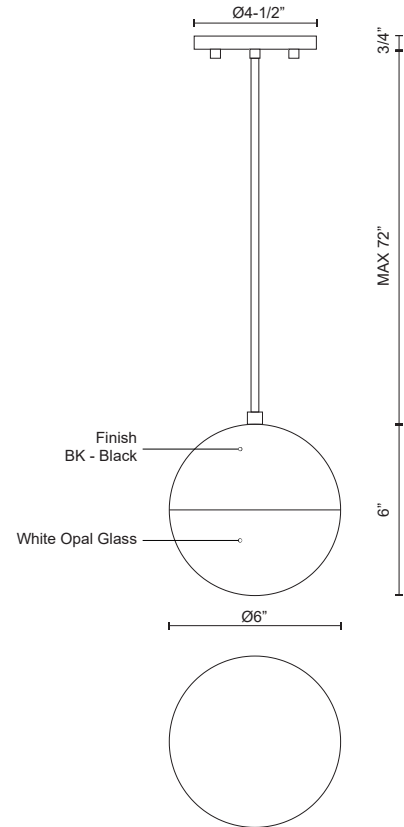

MONAE PD11706-BK

PENDANTS

PROJECT

DESCRIPTION

Single LED retro styled orb shaped pendant. The top semi sphere is painted black metal which connects at the equator of orb to complete the bottom of the fixture with a semi sphere shaped white opal glass. When lit the light shines evenly throughout the bottom glass and into the surrounding area. Matching black clothed covered SVT cable with our powerful 120V AC LED technology. Available in three different sizes.

SPECIFICATION DETAILS

* For custom options, consult factory for details.

Fixture Dimensions	D6" x H6"
Light Source	AC LED Module
Wattage	10W
Total Lumens	800lm
Delivered Lumens	BK-453lm
Voltage	120V
Color Temperature	3000K
CRI (Ra)	90CRI
Optional Color Temps	2700K - 5000K Available, Minimum Order Quantities Apply
LED Rated Life	50,000 hours
Dimming	100% - 10%, ELV Dimmer (Not Included)
Glass Details	Opal Glass
Adjustable	Yes
Wire Length	72" Max
Wire Type	Black SVT Cord
Location	Dry
Compliance	T24-JA8
Warranty	5 Years
CEC Title 24 JA8	Yes, JA8-19
Canopy Dimensions	D4-1/2" x H3/4"
Finish Option(s)	Black