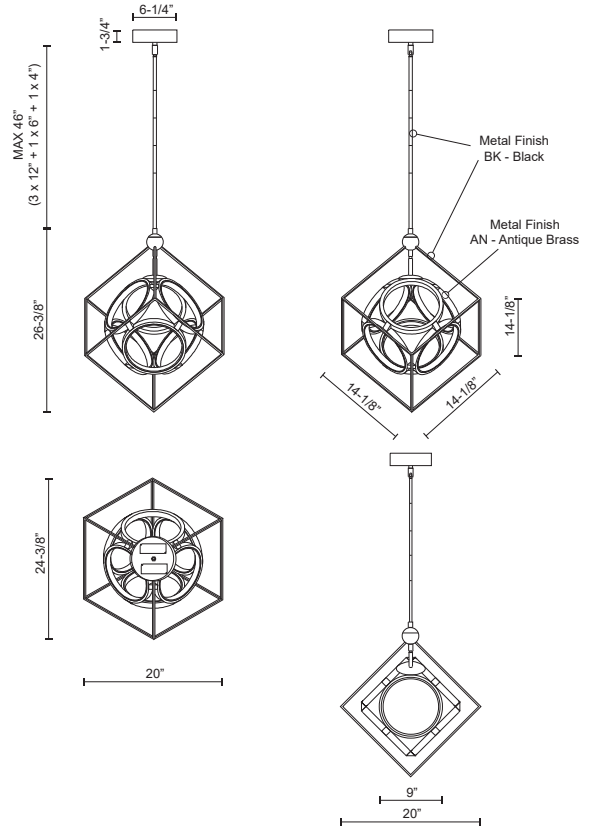

**MONZA
CH19220
CHANDELIERS**

PROJECT

DESCRIPTION

Interconnecting aluminum rings within steel frame cube. Finely textured metallic and satin powder-coat finishes. Opal silicon circular diffusers. Up and down light. Custom options available.

SPECIFICATION DETAILS

* For custom options, consult factory for details.

Fixture Dimensions	L20" x W24-3/8" x H26-3/8"
Light Source	LED with DC Driver
Wattage	56W
Total Lumens	4600lm
Delivered Lumens	BK/AN-2860lm*
Voltage	120V
Color Temperature	3000K
CRI (Ra)	90CRI
Optional Color Temps	2700K - 5000K Available, Minimum Order Quantities Apply
LED Rated Life	50,000 hours
Dimming	100% - 10%, TRIAC or ELV Dimmer (Not Included)
Diffuser Details	White Acrylic Diffuser
Adjustable	Yes
Rod Length	46" Max (3x12" + 1x6" + 1x4")
Ceiling Adaptor	Yes, Up to 90 Degrees
Location	Dry
Warranty	5 Years
CEC Title 24 JA8	Yes, JA8-19
Canopy Dimensions	D6-1/4" x H1-3/4"
Finish Option(s)	Black/Antique Brass