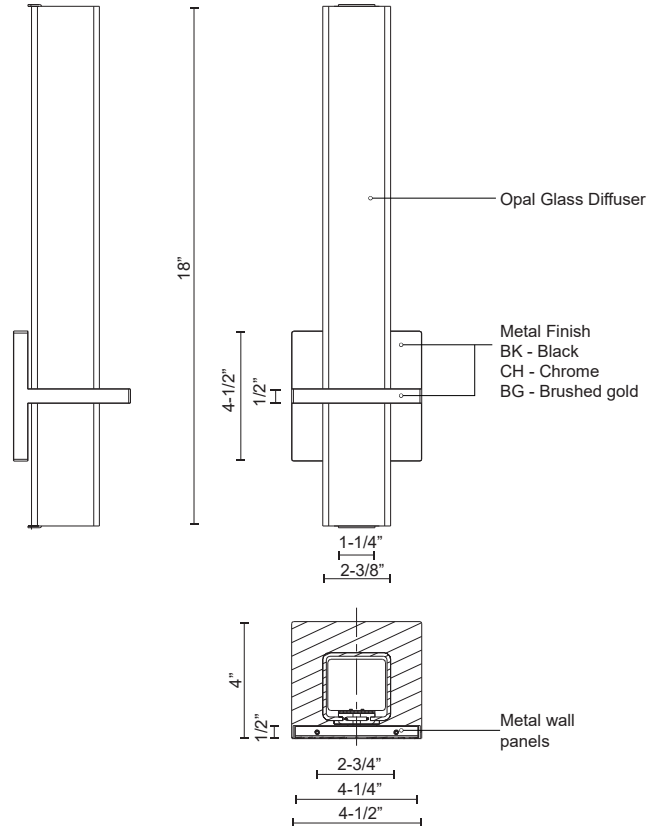

NEPAL WS84218

WALL

PROJECT

DESCRIPTION

Round or square plated or painted steel frame and wall plate. Rectilinear opal glass diffuser. Outward emitting wall light. Custom options available.

WS84218-BG
Brushed Gold

WS84218-CH
Chrome

WS84218-BK
Black

SPECIFICATION DETAILS

* For custom options, consult factory for details.

Fixture Dimensions	W2-3/8" x H18" x E4"
Light Source	AC LED Module
Wattage	16W
Total Lumens	1200lm
Delivered Lumens	CH-885lm
Voltage	120V
Color Temperature	3000K
CRI (Ra)	90CRI
Optional Color Temps	2700K - 5000K Available, Minimum Order Quantities Apply
LED Rated Life	50,000 hours
Dimming	100% - 10%, ELV Dimmer (Not Included)
Glass Details	Opal Glass
Location	Dry
Warranty	5 Years
Mounting Style	All Orientation; Wall;
Canopy Dimensions	W4-1/2"x H4-1/2"x E1/2"