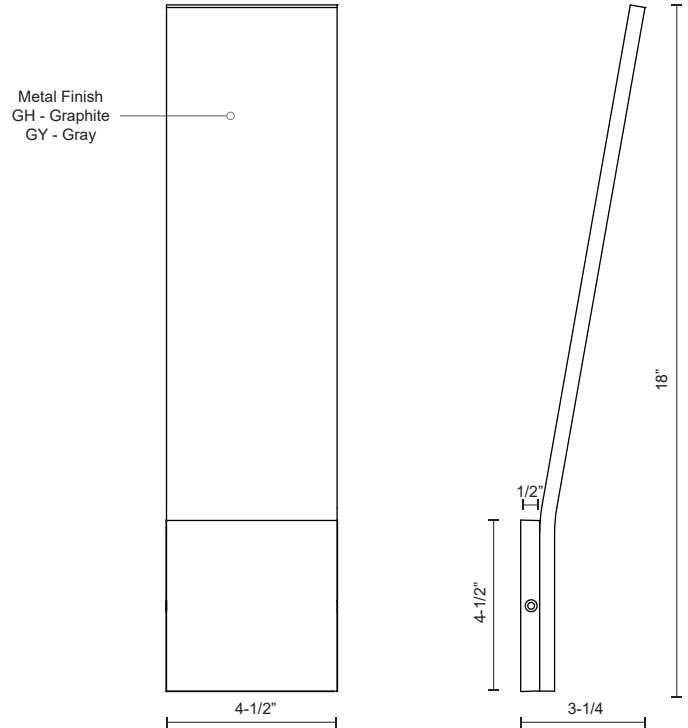

NEVIS EW7918

WALL

PROJECT

EW7918-GH
Graphite

EW7918-GY
Gray

SPECIFICATION DETAILS

* For custom options, consult factory for details.

Fixture Dimensions	W4-1/2" x H18" x E3-1/4"
Light Source	AC LED Module
Wattage	15W
Total Lumens	1200lm
Delivered Lumens	611lm*
Voltage	120V
Color Temperature	3000K
CRI (Ra)	90CRI
Optional Color Temps	2700K - 5000K Available, Minimum Order Quantities Apply
LED Rated Life	50,000 hours
Dimming	100% - 10%, ELV Dimmer (Not Included)
Glass Details	Frosted Glass
ADA Compliant	Yes
Location	Wet
Compliance	ADA
Warranty	5 Years
Illumination Direction	Backlit
Mounting Style	All Orientation; Wall;
Canopy Dimensions	W4-1/2" x H4-1/2" x E1/2"

DESCRIPTION

An 18 inch long aluminum rectangle is bent forward from the bottom, just slightly enough for an unexpected touch of depth with this exterior use wall light. The LED light sources are concealed behind the metal rectangle projecting a glow on the illuminated surface that throws the modern design of the sconce into relief. In graphite or gray powder coat finish.