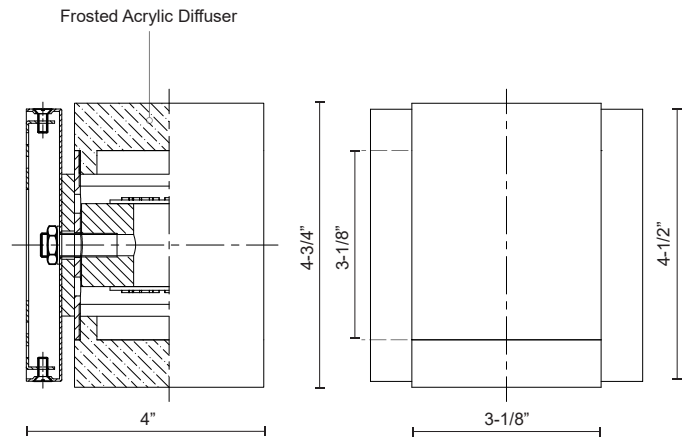

601431BN-LED
Brushed Nickel

601431BK-LED
Black

601431CH-LED
Chrome

SPECIFICATION DETAILS

* For custom options, consult factory for details.

Fixture Dimensions	W3-1/8" x H4-3/4" x E4"
Light Source	AC LED Module
Wattage	19W
Total Lumens	1200lm
Delivered Lumens	BK-705lm; BN-767lm; CH-868lm;
Voltage	120V
Color Temperature	3000K
CRI (Ra)	90CRI
Optional Color Temps	2700K - 5000K Available, Minimum Order Quantities Apply
LED Rated Life	50,000 hours
Dimming	100% - 10%, ELV Dimmer (Not Included)
Diffuser Details	Frosted acrylic diffuser
Location	Dry
Warranty	5 Years
Illumination Direction	Up and Down
Mounting Style	All Orientation; Wall;
Canopy Dimensions	W4-1/2" x H4-1/2" x E5/8"