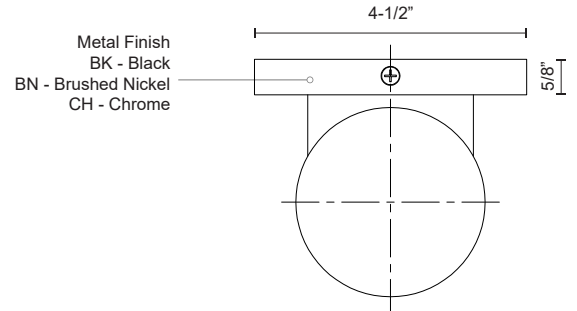

NORFOLK 601431-LED

WALL

PROJECT

DESCRIPTION

LED cylinder shaped updown wall sconce with clear acrylic discs. Metal details in white, black, brushed nickel or chrome finish, and is equipped with our powerful 120V AC LED technology,

601431BN-LED
Brushed Nickel

601431BK-LED
Black

601431CH-LED
Chrome

SPECIFICATION DETAILS

* For custom options, consult factory for details.

Fixture Dimensions	W3-1/8" x H4-3/4" x E4"
Light Source	AC LED Module
Wattage	19W
Total Lumens	1200lm
Delivered Lumens	BK-705lm; BN-767lm; CH-868lm;
Voltage	120V
Color Temperature	3000K
CRI (Ra)	90CRI
Optional Color Temps	2700K - 5000K Available, Minimum Order Quantities Apply
LED Rated Life	50,000 hours
Dimming	100% - 10%, ELV Dimmer (Not Included)
Diffuser Details	Frosted acrylic diffuser
Location	Dry
Warranty	5 Years
Illumination Direction	Up and Down
Mounting Style	All Orientation; Wall;
Canopy Dimensions	W4-1/2" x H4-1/2" x E5/8"