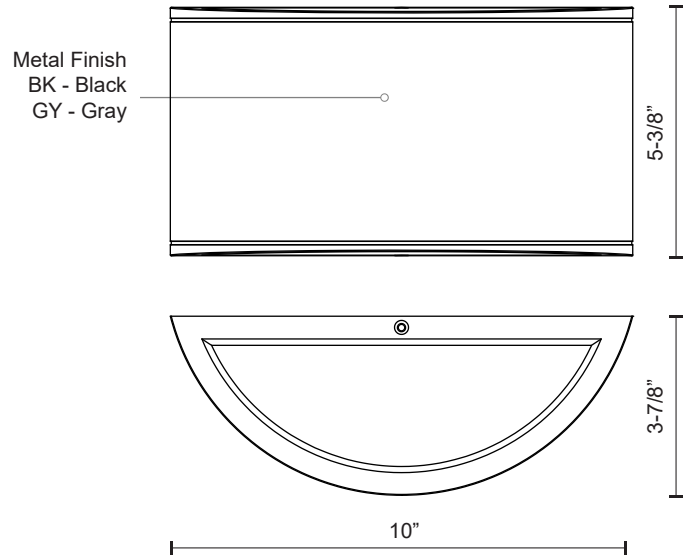

OLYMPUS EW9010

WALL

PROJECT

EW9010-BK
Black

EW9010-GY
Gray

SPECIFICATION DETAILS

* For custom options, consult factory for details.

Fixture Dimensions	W10" x H5-3/8" x E3-7/8"
Light Source	AC LED Module
Wattage	10W
Total Lumens	800lm
Delivered Lumens	GY-406lm
Voltage	120V
Color Temperature	3000K
CRI (Ra)	90CRI
Optional Color Temps	2700K - 5000K Available, Minimum Order Quantities Apply
LED Rated Life	50,000 hours
Dimming	100% - 10%, ELV Dimmer (Not Included)
Glass Details	Frosted Glass
ADA Compliant	Yes
Location	Wet
Compliance	ADA
Warranty	5 Years
Illumination Direction	Downlight
Mounting Style	All Orientation; Wall;

DESCRIPTION

What appears to be a rectangle when looking head on, this exterior wall light is actually a half-circle shape when viewed from all other angles. Made from extruded and die cast Aluminum, in a black or gray powder coat finish, it also has a polymeric diffuser covering the LED light source for even light distribution.