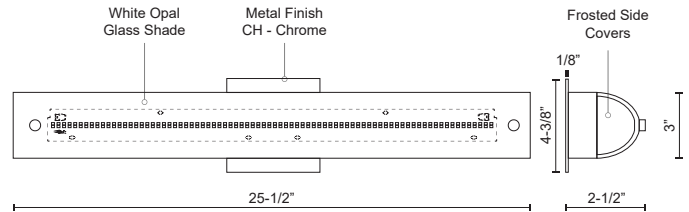

PEGGY
601003CH-LED
VANITY

PROJECT

DESCRIPTION

Single lamp vanity with white opal glass half cylinder and frosted side covers, metal details available in chrome finish. Equipped with our powerful 120V AC LED technology

SPECIFICATION DETAILS

* For custom options, consult factory for details.

Fixture Dimensions	W25-1/2" x H3" x E2-1/2"
Light Source	AC LED Module
Wattage	29W
Total Lumens	2400lm
Delivered Lumens	CH-1259lm
Voltage	120V
Color Temperature	3000K
CRI (Ra)	90CRI
Optional Color Temps	2700K - 5000K Available, Minimum Order Quantities Apply
LED Rated Life	50,000 hours
Dimming	100% - 10%, ELV Dimmer (Not Included)
Glass Details	Opal Glass
ADA Compliant	Yes
Location	Damp
Compliance	ADA, Energy Star, T24-JA8
Warranty	5 Years
Mounting Style	All Orientation; Wall;
CEC Title 24 JA8	Yes, JA8-19
Energy Star Certified	Energy Star Compliant
Canopy Dimensions	W4-3/8" x H4-3/8" x E1/8"
Finish Option(s)	Chrome