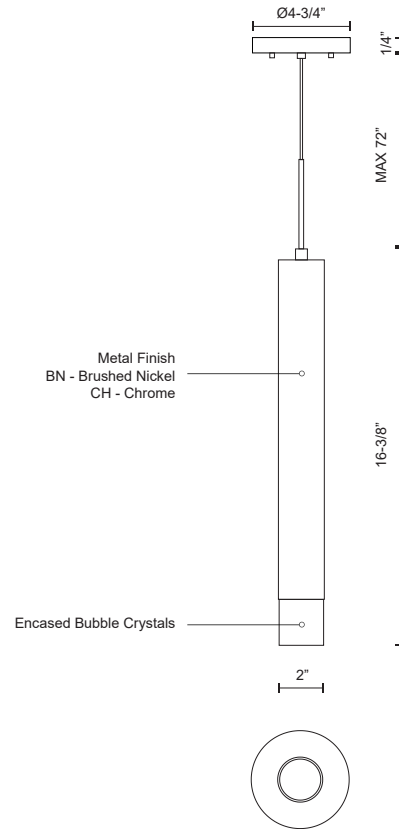

**PENDULA  
PD7716  
PENDANTS**

PROJECT

PD7716-CH  
Chrome

PD7716-BN  
Brushed Nickel

**SPECIFICATION DETAILS**

\* For custom options, consult factory for details.

<b>Fixture Dimensions</b>	D2" x H16-3/8"
<b>Light Source</b>	AC LED Module
<b>Wattage</b>	5W
<b>Total Lumens</b>	400lm
<b>Delivered Lumens</b>	BN-154lm; CH-154lm;
<b>Voltage</b>	120V
<b>Color Temperature</b>	3000K
<b>CRI (Ra)</b>	90CRI
<b>Optional Color Temps</b>	2700K - 5000K Available, Minimum Order Quantities Apply
<b>LED Rated Life</b>	50,000 hours
<b>Dimming</b>	100% - 10%, ELV Dimmer (Not Included)
<b>Crystal Details</b>	Clear Encased Bubble Crystal
<b>Adjustable</b>	Yes
<b>Wire Length</b>	72" Max
<b>Wire Type</b>	Clear SSL Wire
<b>Location</b>	Dry
<b>Warranty</b>	5 Years
<b>Canopy Dimensions</b>	D4-3/4" x H1/4"

**DESCRIPTION**

Single LED Pendant with long sleek metal housing and short bubble encased crystal. Chrome metal details and Kuzco SSL wire, provided with our powerful 120V AC LED technology.

**KUZCO**

19054 28TH AVENUE  
SURREY - BC V3Z 6M3  
CANADA