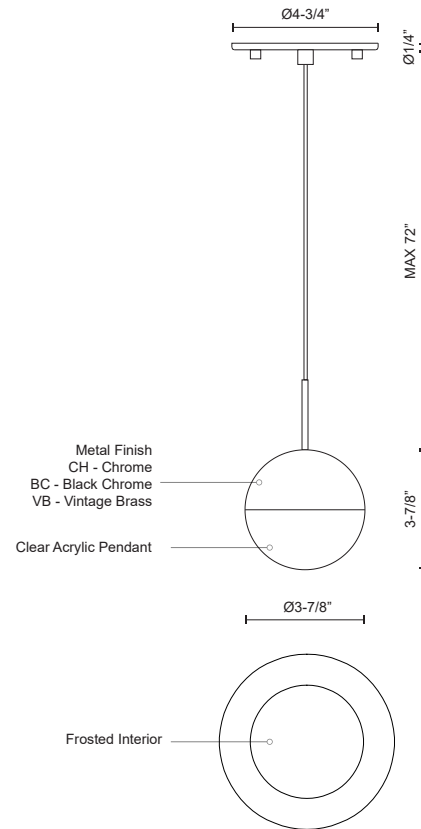

PLUTO
402801-LED
PENDANTS

PROJECT

DESCRIPTION

A timeless spherical geometry is inherent to the Pluto pendant. A split line at the globe equator separates complementary plated LED housing from translucent acrylic diffuser. The multiple color options make the fixture a perfect furnishing accent or, in multiples, a focal point.

402801CH-LED
 Chrome

402801BC-LED
 Black Chrome

402801VB-LED
 Vintage Brass

SPECIFICATION DETAILS

* For custom options, consult factory for details.

Fixture Dimensions	D3-7/8" x H3-7/8"
Light Source	AC LED Module
Wattage	6W
Total Lumens	505lm
Delivered Lumens	CH-410lm
Voltage	120V
Color Temperature	3000K
CRI (Ra)	90CRI
Optional Color Temps	2700K - 5000K Available, Minimum Order Quantities Apply
LED Rated Life	50,000 hours
Dimming	100% - 10%, ELV Dimmer (Not Included)
Glass Details	Frosted Interior Clear Glass
Adjustable	Yes
Wire Length	72" Max
Wire Type	Clear SSL Wire
Location	Dry
Warranty	5 Years
Canopy Dimensions	D4-3/4" x H1/2"