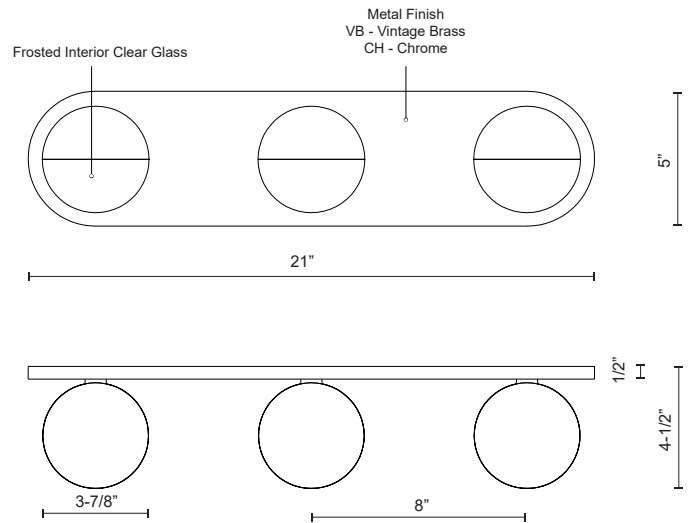

PLUTO
VL47321
VANITY

PROJECT

DESCRIPTION

A timeless spherical geometry is inherent to the Pluto pendant. A split line at the globe equator separates complementary plated LED housing from translucent acrylic diffuser. The multiple color options make the fixture a perfect furnishing accent or, in multiples, a focal point.

VL47321-VB
Vintage Brass

VL47321-CH
Chrome

SPECIFICATION DETAILS

* For custom options, consult factory for details.

Fixture Dimensions	W21" x H5" x E4-1/2"
Light Source	AC LED Module
Wattage	15W
Total Lumens	1200lm
Delivered Lumens	CH-810lm; VB-783lm;
Voltage	120V
Color Temperature	3000K
CRI (Ra)	90CRI
Optional Color Temps	2700K - 5000K Available, Minimum Order Quantities Apply
LED Rated Life	50,000 hours
Dimming	100% - 10%, ELV Dimmer (Not Included)
Glass Details	Frosted Interior Clear Glass
Location	Damp
Warranty	5 Years
Mounting Style	All Orientation; Wall;
Canopy Dimensions	W21" x H5" x E1/2"