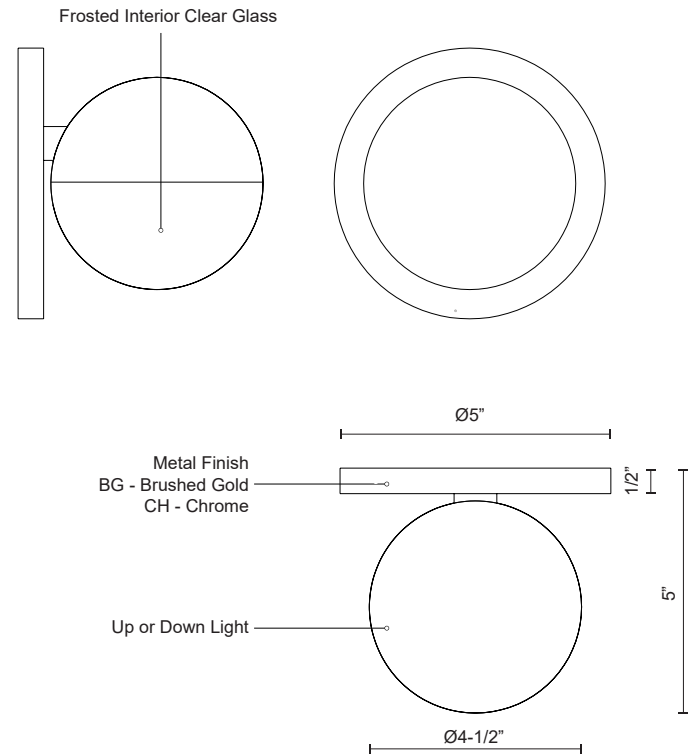

PLUTO WS47305

WALL

PROJECT

WS47305-CH
Chrome

WS47305-BG
Brushed Gold

SPECIFICATION DETAILS

* For custom options, consult factory for details.

Fixture Dimensions	D4-1/2" x E5"
Light Source	AC LED Module
Wattage	5W
Total Lumens	400lm
Delivered Lumens	CH-270lm
Voltage	120V
Color Temperature	3000K
CRI (Ra)	90CRI
Optional Color Temps	2700K - 5000K Available, Minimum Order Quantities Apply
LED Rated Life	50,000 hours
Dimming	100% - 10%, ELV Dimmer (Not Included)
Glass Details	Frosted Interior Clear Glass
Location	Dry
Warranty	5 Years
Mounting Style	All Orientation; Wall;
Canopy Dimensions	D5" x E1/2"

DESCRIPTION

A timeless spherical geometry is inherent to the Pluto pendant. A split line at the globe equator separates complementary plated LED housing from translucent acrylic diffuser. The multiple color options make the fixture a perfect furnishing accent or, in multiples, a focal point.