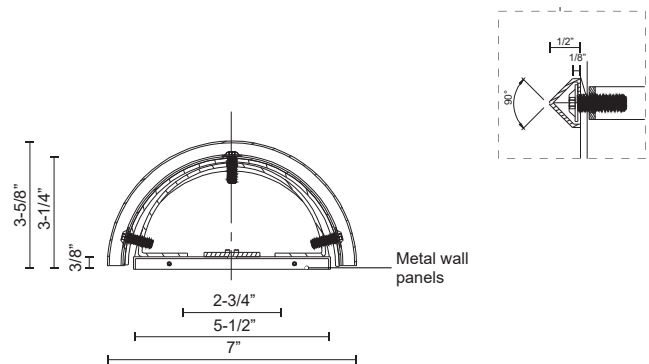

PONDI WS63209

WALL

PROJECT

SPECIFICATION DETAILS

* For custom options, consult factory for details.

Fixture Dimensions	W7" x H9-1/4" x E3-5/8"
Light Source	AC LED Module
Wattage	14W
Total Lumens	1000lm
Delivered Lumens	BG-679lm
Voltage	120V
Color Temperature	3000K
CRI (Ra)	90CRI
Optional Color Temps	2700K - 5000K Available, Minimum Order Quantities Apply
LED Rated Life	50,000 hours
Dimming	100% - 10%, ELV Dimmer (Not Included)
Glass Details	Opal Glass
ADA Compliant	Yes
Compliance	ADA
Location	Dry
Warranty	5 Years
Mounting Style	All Orientation; Wall;
CEC Title 24 JA8	Yes, JA8-19

DESCRIPTION

Horizontal plated or painted steel accent and wall plate. Extruded semi-circular opal glass diffuser. Outward emitting wall light. Custom options available.

KUZCO

19054 28TH AVENUE
SURREY - BC V3Z 6M3
CANADA

WWW.KUZCOLIGHTING.COM

COMMENT