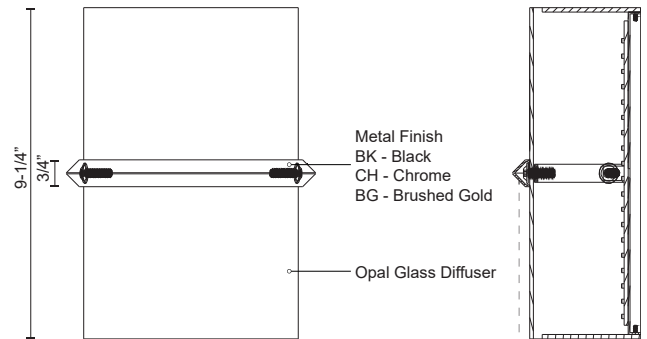

Fixture Dimensions	W7" x H9-1/4" x E3-5/8"
Light Source	AC LED Module
Wattage	14W
Total Lumens	1000lm
Delivered Lumens	BG-679lm
Voltage	120V
Color Temperature	3000K
CRI (Ra)	90CRI
Optional Color Temps	2700K - 5000K Available, Minimum Order Quantities Apply
LED Rated Life	50,000 hours
Dimming	100% - 10%, ELV Dimmer (Not Included)
Glass Details	Opal Glass
ADA Compliant	Yes
Compliance	ADA
Location	Dry
Warranty	5 Years
Mounting Style	All Orientation; Wall;
CEC Title 24 JA8	Yes, JA8-19

DESCRIPTION

Horizontal plated or painted steel accent and wall plate. Extruded semi-circular opal glass diffuser. Outward emitting wall light. Custom options available.

KUZCO

19054 28TH AVENUE
SURREY - BC V3Z 6M3
CANADA