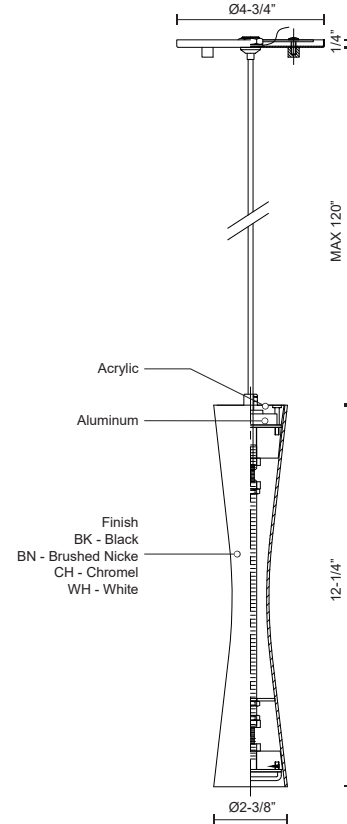

ROBSON PD42502

PENDANTS

PROJECT

PD42502-CH
Chrome

PD42502-BK
Black

PD42502-BN
Brushed Nickel

PD42502-WH
White

SPECIFICATION DETAILS

* For custom options, consult factory for details.

Fixture Dimensions	D2-3/8" x H12-1/4"
Light Source	AC LED Module
Wattage	13W
Total Lumens	1200lm
Delivered Lumens	BK-540lm*; BN-888lm; CH-924lm; WH-726lm;
Voltage	120V
Color Temperature	3000K
CRI (Ra)	90CRI
Optional Color Temps	2700K - 5000K Available, Minimum Order Quantities Apply
LED Rated Life	50,000 hours
Dimming	100% - 10%, ELV Dimmer (Not Included)
Diffuser Details	Frosted PC Diffuser
Adjustable	Yes
Wire Length	72" Max
Wire Type	Color Matching SSL Wire
Location	Dry
Warranty	5 Years
Illumination Direction	Up and Down
Canopy Dimensions	D4-3/4" x H1/4"

DESCRIPTION

Formed aluminum hour-glass shade. Dual translucent acrylic diffusers. Matte powder-coated or plated finish. Up and down light.

KUZCO

19054 28TH AVENUE
SURREY - BC V3Z 6M3
CANADA

WWW.KUZCOLIGHTING.COM