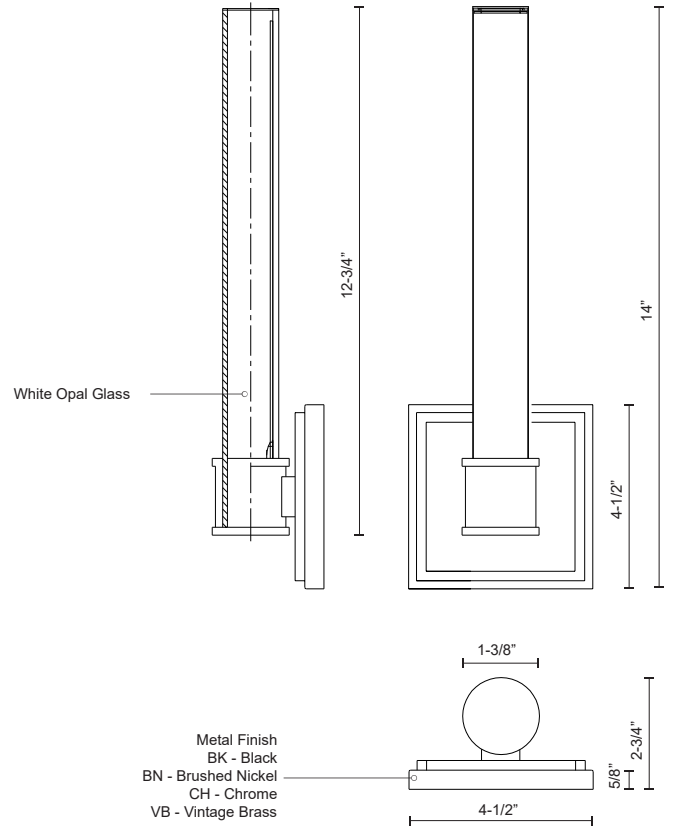

RONA WS17014

WALL

PROJECT

WS17014-BN
Brushed Nickel

WS17014-CH
Chrome

WS17014-BK
Black

WS17014-VB
Vintage Brass

SPECIFICATION DETAILS

* For custom options, consult factory for details.

Fixture Dimensions	W4-1/2" x H14" x E2-3/4"
Light Source	AC LED Module
Wattage	15W
Total Lumens	1200lm
Delivered Lumens	850lm
Voltage	120V
Color Temperature	3000K
CRI (Ra)	90CRI
Optional Color Temps	2700K - 5000K Available, Minimum Order Quantities Apply
LED Rated Life	50,000 hours
Dimming	100% - 10%, ELV Dimmer (Not Included)
Glass Details	Opal Glass
ADA Compliant	Yes
Compliance	ADA
Location	Dry
Warranty	5 Years
Mounting Style	All Orientation; Wall;
Canopy Dimensions	W4-1/2" x H4-1/2" x E5/8"

DESCRIPTION

A tubular length of illuminated rod the Rona wall light is supported and clasped with a detailed cylindrical projection. The thick square outline of the attachment plate frames the lamp holder and echoes the refinement of present architectural trim. Available as either a sconce or vanity and in several curated finishes.