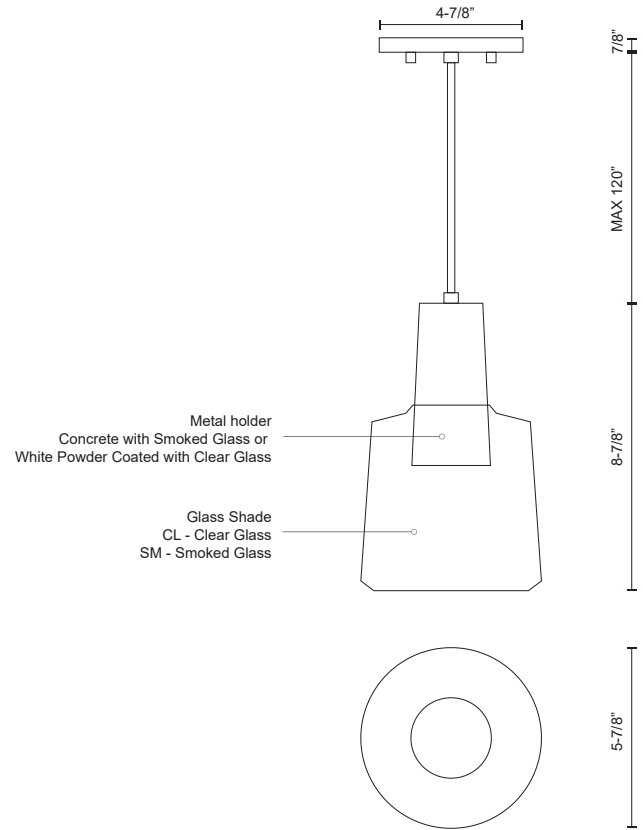

SAMSON PD12506

PENDANTS

PROJECT

PD12506-SM
Smoked

PD12506-CL
Clear

SPECIFICATION DETAILS

* For custom options, consult factory for details.

Fixture Dimensions	D5-7/8" x H8-7/8"
Light Source	AC LED Module
Wattage	10W
Total Lumens	600lm
Delivered Lumens	CL-507lm; SM-297lm;
Voltage	120V
Color Temperature	3000K
CRI (Ra)	90CRI
Optional Color Temps	2700K - 5000K Available, Minimum Order Quantities Apply
LED Rated Life	50,000 hours
Dimming	100% - 10%, ELV Dimmer (Not Included)
Diffuser Details	Frosted acrylic diffuser
Shade Details	Clear or Smoked Glass Shade
Adjustable	Yes
Wire Length	120" Max
Wire Type	Clear SSL Wire
Location	Dry
Warranty	5 Years
Canopy Dimensions	D4-7/8" x H7/8"

DESCRIPTION

Retro yet stylish single LED pendant with clear glass and white metal housing or smoked transparent glass with concrete metal housing. rovided with our powerful 120V AC LED technology

KUZCO

19054 28TH AVENUE
SURREY - BC V3Z 6M3
CANADA