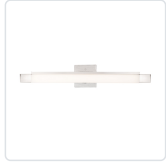

SOHO
VL13424

VANITY

PROJECT

VL13424-BN
Brushed Nickel

VL13424-CH
Chrome

VL13424-BK
Black

SPECIFICATION DETAILS

* For custom options, consult factory for details.

Fixture Dimensions	W27-1/2" x H4-1/2" x E2-1/2"
Light Source	AC LED Module
Wattage	30W
Total Lumens	2400lm
Delivered Lumens	BK-1800lm; BN-1896lm; CH-1923lm;
Voltage	120V
Color Temperature	3000K
CRI (Ra)	90CRI
Optional Color Temps	2700K - 5000K Available, Minimum Order Quantities Apply
LED Rated Life	50,000 hours
Dimming	100% - 10%, ELV Dimmer (Not Included)
Diffuser Details	White Acrylic Diffuser
ADA Compliant	Yes
Location	Damp
Compliance	ADA, Energy Star, T24-JA8
Warranty	5 Years
Mounting Style	All Orientation; Wall;
CEC Title 24 JA8	Yes, JA8-19
Energy Star Certified	Energy Star Compliant
Canopy Dimensions	W4-1/2" x H4-1/2" x E5/8"

DESCRIPTION

With its bold rectilinear forms and asymmetrical design, the Soho vanity is reminiscent of a Cubist or Art Deco aesthetic. The extruded square diffuser and substantial end caps create one continuous bar emitting the LED light. Available in three curated finishes the multiple geometric forms of the light will augment the existing interior architecture.