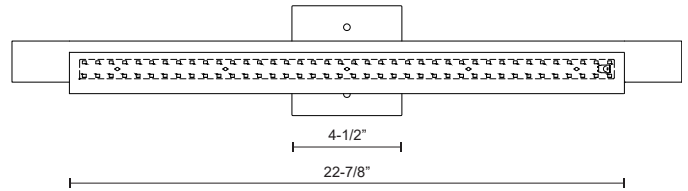

SOHO
VL13424

VANITY

PROJECT

VL13424-BN
Brushed Nickel

VL13424-CH
Chrome

VL13424-BK
Black

SPECIFICATION DETAILS

* For custom options, consult factory for details.

Fixture Dimensions	W27-1/2" x H4-1/2" x E2-1/2"
Light Source	AC LED Module
Wattage	30W
Total Lumens	2400lm
Delivered Lumens	BK-1800lm; BN-1896lm; CH-1923lm;
Voltage	120V
Color Temperature	3000K
CRI (Ra)	90CRI
Optional Color Temps	2700K - 5000K Available, Minimum Order Quantities Apply
LED Rated Life	50,000 hours
Dimming	100% - 10%, ELV Dimmer (Not Included)
Diffuser Details	White Acrylic Diffuser
ADA Compliant	Yes
Location	Damp
Compliance	ADA, Energy Star, T24-JA8
Warranty	5 Years
Mounting Style	All Orientation; Wall;
CEC Title 24 JA8	Yes, JA8-19
Energy Star Certified	Energy Star Compliant
Canopy Dimensions	W4-1/2" x H4-1/2" x E5/8"

DESCRIPTION

With its bold rectilinear forms and asymmetrical design, the Soho vanity is reminiscent of a Cubist or Art Deco aesthetic. The extruded square diffuser and substantial end caps create one continuous bar emitting the LED light. Available in three curated finishes the multiple geometric forms of the light will augment the existing interior architecture.