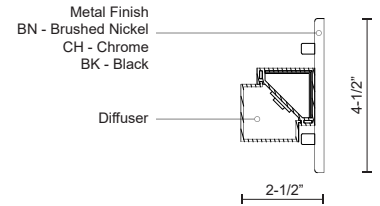

SOHO
VL13424

VANITY

PROJECT

SPECIFICATION DETAILS

* For custom options, consult factory for details.

Fixture Dimensions	W27-1/2" x H4-1/2" x E2-1/2"
Light Source	AC LED Module
Wattage	30W
Total Lumens	2400lm
Delivered Lumens	BK-1800lm; BN-1896lm; CH-1923lm;
Voltage	120V
Color Temperature	3000K
CRI (Ra)	90CRI
Optional Color Temps	2700K - 5000K Available, Minimum Order Quantities Apply
LED Rated Life	50,000 hours
Dimming	100% - 10%, ELV Dimmer (Not Included)
Diffuser Details	White Acrylic Diffuser
ADA Compliant	Yes
Location	Damp
Compliance	ADA, Energy Star, T24-JA8
Warranty	5 Years
Mounting Style	All Orientation; Wall;
CEC Title 24 JA8	Yes, JA8-19
Energy Star Certified	Energy Star Compliant
Canopy Dimensions	W4-1/2" x H4-1/2" x E5/8"

DESCRIPTION

With its bold rectilinear forms and asymmetrical design, the Soho vanity is reminiscent of a Cubist or Art Deco aesthetic. The extruded square diffuser and substantial end caps create one continuous bar emitting the LED light. Available in three curated finishes the multiple geometric forms of the light will augment the existing interior architecture.

KUZCO

19054 28TH AVENUE
SURREY - BC V3Z 6M3
CANADA

WWW.KUZCOLIGHTING.COM

COMMENT