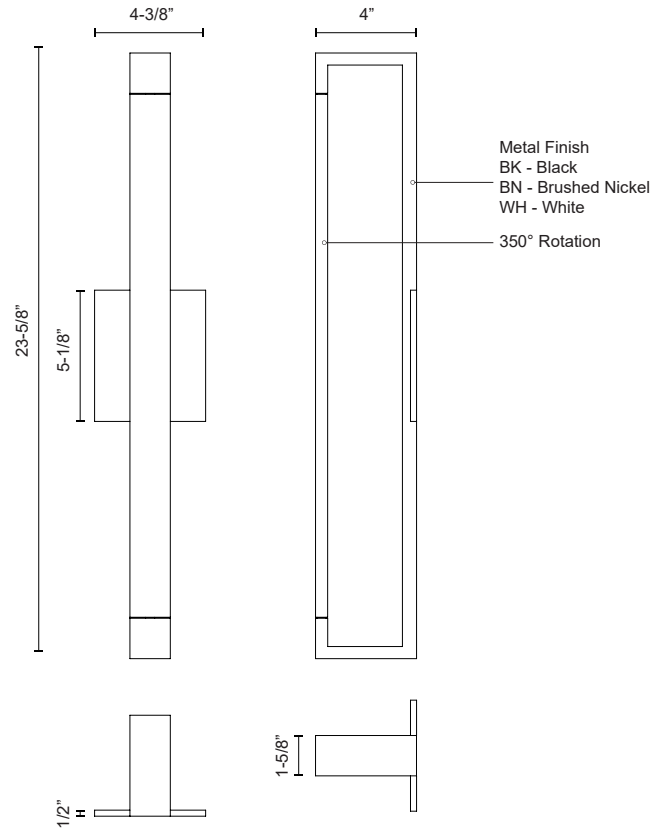

SWIVEL WS24324

WALL

PROJECT

DESCRIPTION

Rectangular machined aluminum heat-sink. Lightly textured powder-coat finish. Inset opal polymeric diffuser. Adjustable directional light with rotational arm. Custom options available.

WS24324-BN
Brushed Nickel

WS24324-BK
Black

WS24324-WH
White

SPECIFICATION DETAILS

* For custom options, consult factory for details.

Fixture Dimensions	W4-3/8" x H23-5/8" x E4"
Light Source	AC LED Module
Wattage	25W
Total Lumens	2125lm
Delivered Lumens	BK-1623lm*; WH-2013lm;
Voltage	120V
Color Temperature	3000K
CRI (Ra)	90CRI
Optional Color Temps	2700K - 5000K Available, Minimum Order Quantities Apply
LED Rated Life	50,000 hours
Dimming	100% - 10%, ELV Dimmer (Not Included)
Diffuser Details	Frosted acrylic diffuser
ADA Compliant	Yes
Compliance	ADA
Location	Dry
Warranty	5 Years
Illumination Direction	Footlight Illumination
Mounting Style	All Orientation; Wall;
Canopy Dimensions	W4-3/8" x H5-1/8" x E1/2"