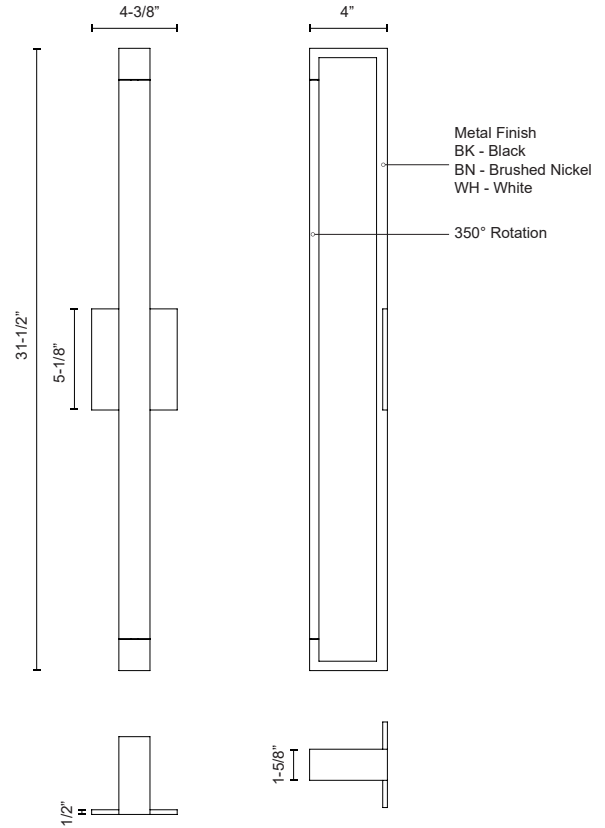

SWIVEL WS24332

WALL

PROJECT

SPECIFICATION DETAILS

* For custom options, consult factory for details.

Fixture Dimensions	W4-3/8" x H31-1/2" x E4"
Light Source	AC LED Module
Wattage	34W
Total Lumens	2890lm
Delivered Lumens	BK-2207lm; WH-2738lm*;
Voltage	120V
Color Temperature	3000K
CRI (Ra)	90CRI
Optional Color Temps	2700K - 5000K Available, Minimum Order Quantities Apply
LED Rated Life	50,000 hours
Dimming	100% - 10%, ELV Dimmer (Not Included)
Diffuser Details	Frosted acrylic diffuser
ADA Compliant	Yes
Compliance	ADA
Location	Dry
Warranty	5 Years
Illumination Direction	Footlight Illumination
Mounting Style	All Orientation; Wall;
Canopy Dimensions	W4-3/8" x H5-1/8" x E1/2"

DESCRIPTION

Rectangular machined aluminum heat-sink. Lightly textured powder-coat finish. Inset opal polymeric diffuser. Adjustable directional light with rotational arm. Custom options available.

KUZCO

19054 28TH AVENUE
SURREY - BC V3Z 6M3
CANADA

WWW.KUZCOLIGHTING.COM

COMMENT