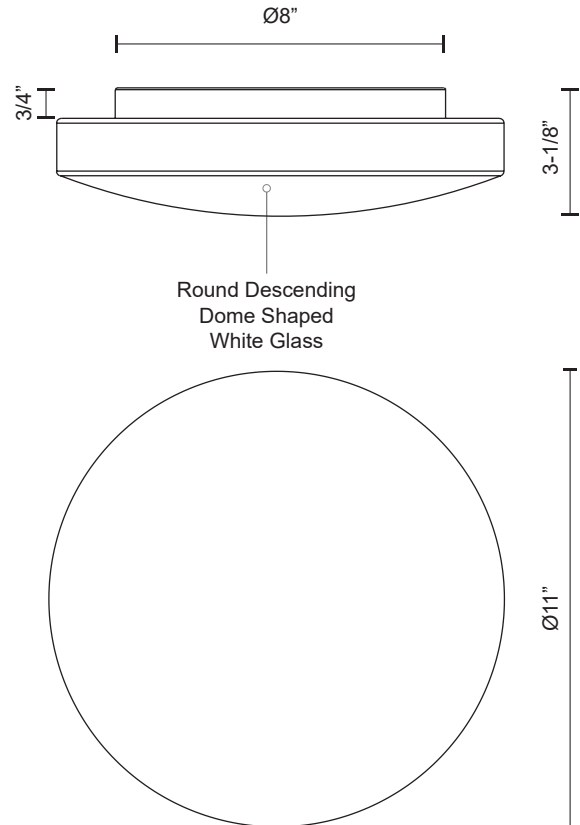

TRAFALGAR FM11011-WH

FLUSH MOUNT

PROJECT

DESCRIPTION

Minimalist designed LED flush mount with round descending dome shaped white glass and white powder coated canopy. Equipped with our powerful 120V, AC LED technology. Available in three different sizes and matching pendants see series for more details.

SPECIFICATION DETAILS

* For custom options, consult factory for details.

Fixture Dimensions	D11" x H3-1/8"
Light Source	AC LED Module
Wattage	13W
Total Lumens	1000lm
Delivered Lumens	WH-745lm
Voltage	120V
Color Temperature	3000K
CRI (Ra)	90CRI
Optional Color Temps	2700K - 5000K Available, Minimum Order Quantities Apply
LED Rated Life	50,000 hours
Dimming	100% - 10%, ELV Dimmer (Not Included)
Glass Details	Opal Glass
Location	Dry
Compliance	T24-JA8
Warranty	5 Years
Mounting Style	All Orientation; Ceiling and Wall;
CEC Title 24 JA8	Yes, JA8-19
Finish Option(s)	White