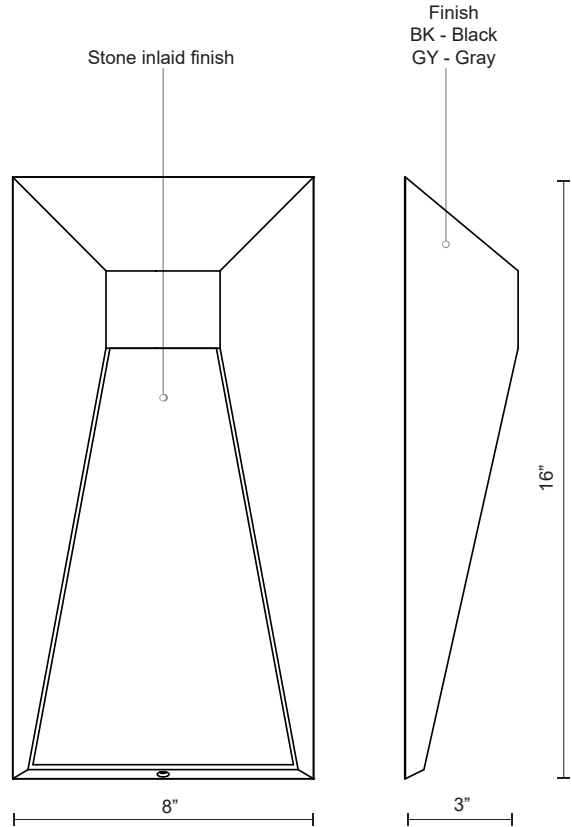

TWILIGHT EW53916

WALL

PROJECT

EW53916-BK
Black

EW53916-GY
Gray

SPECIFICATION DETAILS

* For custom options, consult factory for details.

Fixture Dimensions	W8" x H16" x E3"
Light Source	AC LED Module
Wattage	10W
Total Lumens	600lm
Delivered Lumens	BK-127lm
Voltage	120V
Color Temperature	3000K
CRI (Ra)	90CRI
Optional Color Temps	2700K - 5000K Available, Minimum Order Quantities Apply
LED Rated Life	50,000 hours
Dimming	100% - 10%, ELV Dimmer (Not Included)
ADA Compliant	Yes
Location	Wet
Compliance	ADA
Warranty	5 Years
Illumination Direction	Downlight

DESCRIPTION

A formed aluminum rectangle-shaped exterior wall light brings texture and depth with its geometric details in an elegant masculine style. A stone inlay is lit in high relief by the internal LED light source. Twilight is suitable for exterior use and is available in black or gray finishes.