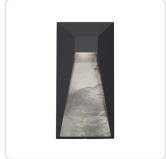

TWILIGHT EW53916

WALL

PROJECT

EW53916-BK
Black

EW53916-GY
Gray

SPECIFICATION DETAILS

* For custom options, consult factory for details.

Fixture Dimensions	W8" x H16" x E3"
Light Source	AC LED Module
Wattage	10W
Total Lumens	600lm
Delivered Lumens	BK-127lm
Voltage	120V
Color Temperature	3000K
CRI (Ra)	90CRI
Optional Color Temps	2700K - 5000K Available, Minimum Order Quantities Apply
LED Rated Life	50,000 hours
Dimming	100% - 10%, ELV Dimmer (Not Included)
ADA Compliant	Yes
Location	Wet
Compliance	ADA
Warranty	5 Years
Illumination Direction	Downlight

DESCRIPTION

A formed aluminum rectangle-shaped exterior wall light brings texture and depth with its geometric details in an elegant masculine style. A stone inlay is lit in high relief by the internal LED light source. Twilight is suitable for exterior use and is available in black or gray finishes.