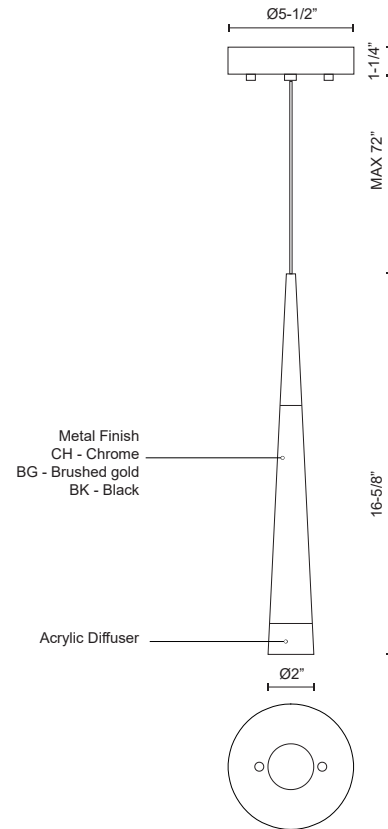

ULTRA
402501-LED
PENDANTS

PROJECT

DESCRIPTION

Single LED lamp pendant, slender cone-shaped cylinder with acrylic top and bottom of cone which lights up on both ends. Equipped with our powerful 120V AC LED technology. Chrome finish: available in a variety of multi-pendant options see series for family details. Black and Gold finish: build your own configuration, choose how many pendants and choose the canopy shape and size accordingly.

402501BG-LED
Brushed Gold

402501CH-LED
Chrome

402501BK-LED
Black

SPECIFICATION DETAILS

* For custom options, consult factory for details.

Fixture Dimensions	D2" x H16-5/8"
Light Source	AC LED Module
Wattage	5W
Total Lumens	400lm
Delivered Lumens	CH-265lm
Voltage	120V
Color Temperature	3000K
CRI (Ra)	90CRI
Optional Color Temps	2700K - 5000K Available, Minimum Order Quantities Apply
LED Rated Life	50,000 hours
Dimming	100% - 10%, ELV Dimmer (Not Included)
Diffuser Details	White Acrylic Diffuser
Adjustable	Yes
Wire Length	72" Max
Wire Type	Clear SSL Wire
Location	Dry
Warranty	5 Years
Illumination Direction	Up and Down
Canopy Dimensions	D5-1/2" x H1-1/4"