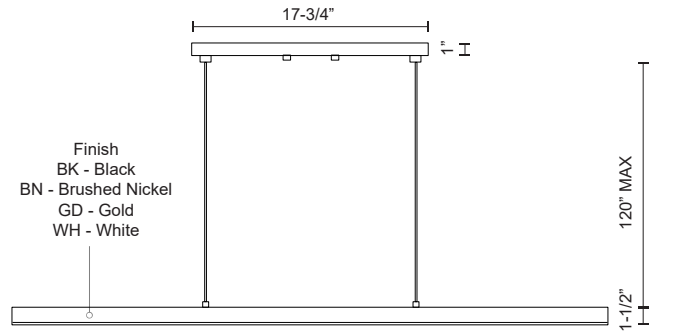

LP10345-BK
Black

LP10345-BN
Brushed Nickel

LP10345-WH
White

LP10345-GD
Gold

SPECIFICATION DETAILS

* For custom options, consult factory for details.

Fixture Dimensions	L45" x W3/4" x H1-1/2"
Light Source	AC LED Module
Wattage	29W
Total Lumens	2400lm
Delivered Lumens	BK-1013lm; BN-1551lm; GD-1494lm; WH-1705lm;
Voltage	120V
Color Temperature	3000K
CRI (Ra)	90CRI
Optional Color Temps	2700K - 5000K Available, Minimum Order Quantities Apply
LED Rated Life	50,000 hours
Dimming	100% - 10%, ELV Dimmer (Not Included)
Diffuser Details	White Acrylic Diffuser
Adjustable	Yes
Wire Length	120" Max
Wire Type	Clear SSL Wire
Location	Dry
Warranty	5 Years
Canopy Dimensions	L17-3/4" x W4-1/2" x H1"