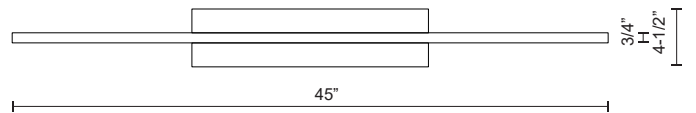

LP10345-BK
Black

LP10345-BN
Brushed Nickel

LP10345-WH
White

LP10345-GD
Gold

SPECIFICATION DETAILS

* For custom options, consult factory for details.

Fixture Dimensions	L45" x W3/4" x H1-1/2"
Light Source	AC LED Module
Wattage	29W
Total Lumens	2400lm
Delivered Lumens	BK-1013lm; BN-1551lm; GD-1494lm; WH-1705lm;
Voltage	120V
Color Temperature	3000K
CRI (Ra)	90CRI
Optional Color Temps	2700K - 5000K Available, Minimum Order Quantities Apply
LED Rated Life	50,000 hours
Dimming	100% - 10%, ELV Dimmer (Not Included)
Diffuser Details	White Acrylic Diffuser
Adjustable	Yes
Wire Length	120" Max
Wire Type	Clear SSL Wire
Location	Dry
Warranty	5 Years
Canopy Dimensions	L17-3/4" x W4-1/2" x H1"