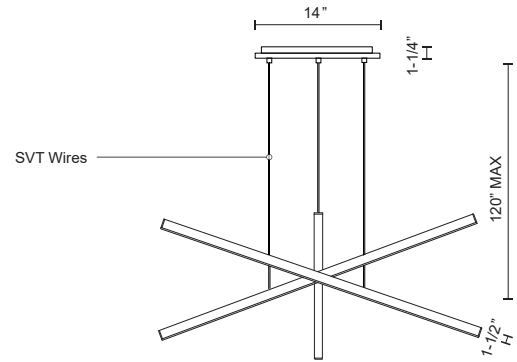

Fixture Dimensions	L45" x W3/4" x H1-1/2"
Light Source	AC LED Module
Wattage	87W
Total Lumens	7200lm
Delivered Lumens	BK-3039lm; BN-4653lm; GD-4482lm; WH-5115lm;
Voltage	120V
Color Temperature	3000K
CRI (Ra)	90CRI
Optional Color Temps	2700K - 5000K Available, Minimum Order Quantities Apply
LED Rated Life	50,000 hours
Dimming	100% - 10%, ELV Dimmer (Not Included)
Diffuser Details	White Acrylic Diffuser
Adjustable	Yes
Wire Length	120" Max
Wire Type	Clear SSL Wire
Location	Dry
Warranty	5 Years
Canopy Dimensions	L14" x W14" x H1-1/4"

DESCRIPTION

The linear lights can be configured at different heights and angles to create distinct sculptural orientations. Ordered into clean parallels or jumbled in playful asymmetry, Vega can be customized to complement any space.