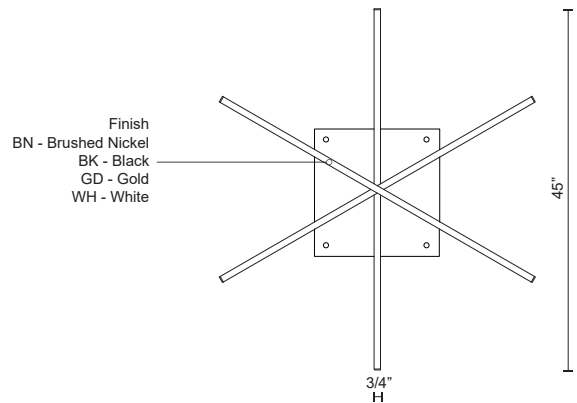

Fixture Dimensions	L45" x W3/4" x H1-1/2"
Light Source	AC LED Module
Wattage	87W
Total Lumens	7200lm
Delivered Lumens	BK-3039lm; BN-4653lm; GD-4482lm; WH-5115lm;
Voltage	120V
Color Temperature	3000K
CRI (Ra)	90CRI
Optional Color Temps	2700K - 5000K Available, Minimum Order Quantities Apply
LED Rated Life	50,000 hours
Dimming	100% - 10%, ELV Dimmer (Not Included)
Diffuser Details	White Acrylic Diffuser
Adjustable	Yes
Wire Length	120" Max
Wire Type	Clear SSL Wire
Location	Dry
Warranty	5 Years
Canopy Dimensions	L14" x W14" x H1-1/4"

DESCRIPTION

The linear lights can be configured at different heights and angles to create distinct sculptural orientations. Ordered into clean parallels or jumbled in playful asymmetry, Vega can be customized to complement any space.