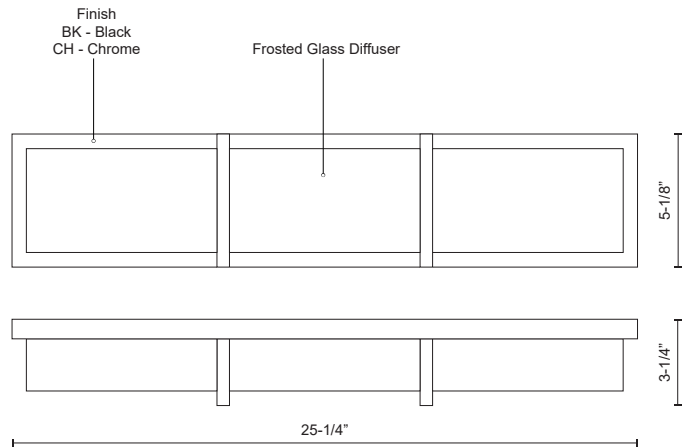

WATFORD 701313-LED

VANITY

PROJECT

DESCRIPTION

Elegant LED vanity with rectangular frosted glass with fine clear edges; polished chrome metal details with two metal bands which extend across the glass. Can be mounted horizontal or vertical equipped with our powerful 120V AC LED technology. Available in three different sizes and similar styled flush mounts available, see series for full family details.

701313BK-LED
Black

701313CH-LED
Chrome

SPECIFICATION DETAILS

* For custom options, consult factory for details.

Fixture Dimensions	W25-1/4" x H5-1/8" x E3-1/4"
Light Source	AC LED Module
Wattage	29W
Total Lumens	2400lm
Delivered Lumens	CH-1604lm
Voltage	120V
Color Temperature	3000K
CRI (Ra)	90CRI
Optional Color Temps	2700K - 5000K Available, Minimum Order Quantities Apply
LED Rated Life	50,000 hours
Dimming	100% - 10%, ELV Dimmer (Not Included)
Glass Details	Frosted Interior Clear Glass
ADA Compliant	Yes
Location	Damp
Compliance	ADA, Energy Star, T24-JA8
Warranty	5 Years
Mounting Style	All Orientation; Wall;
CEC Title 24 JA8	Yes, JA8-19
Energy Star Certified	Energy Star Compliant